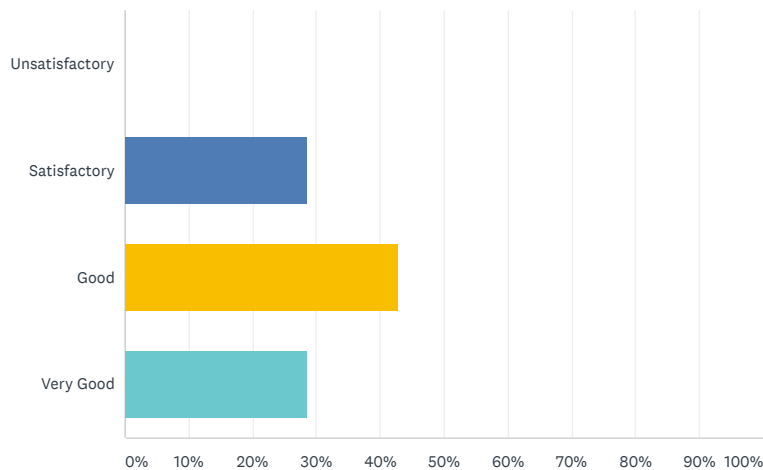

Q12

The Communication skills of the teacher is

Answered: 7 Skipped: 0

ANSWER CHOICES	RESPONSES

Share Link

<https://www.surveymonkey.com/re:>

COPY

SHARE SETTINGS

Share

Tweet

Share

7 responses