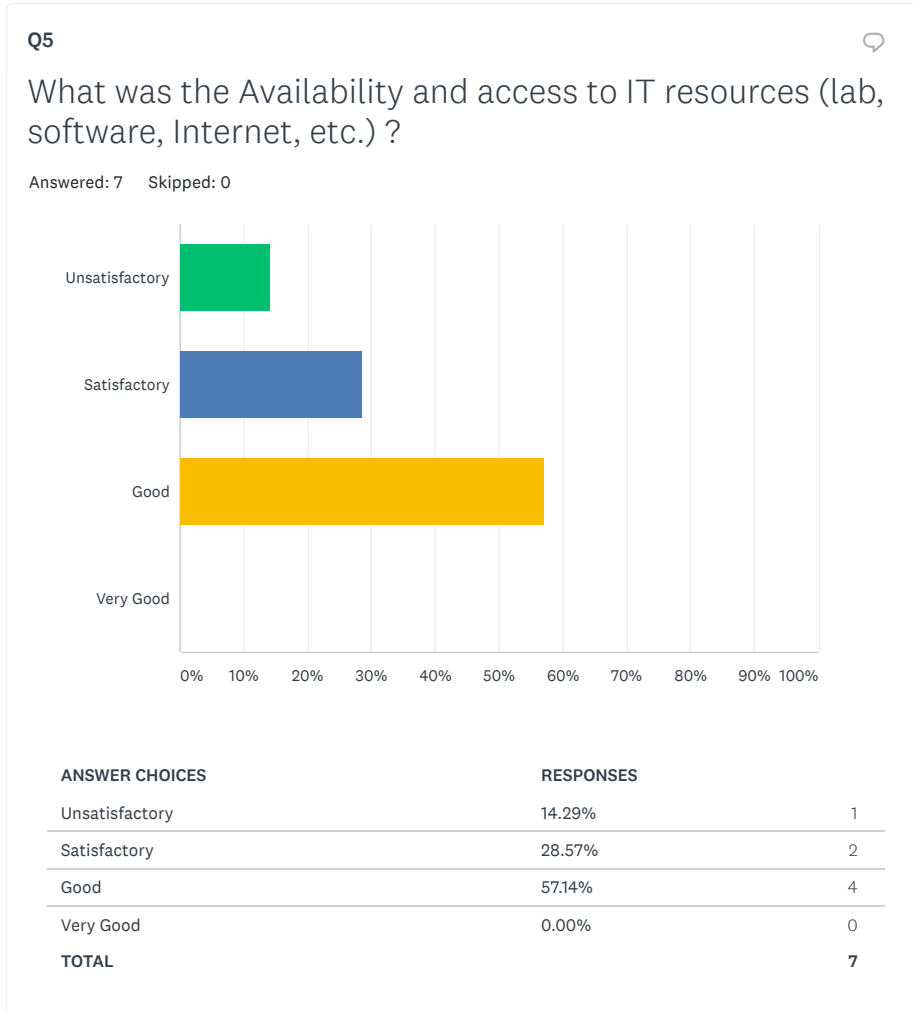

Share

7 responses

ANSWER CHOICES	RESPONSES	
Unsatisfactory	14.29%	1
Satisfactory	28.57%	2
Good	28.57%	2
Very Good	28.57%	2
TOTAL		7

ANSWER CHOICES	RESPONSES	
Unsatisfactory	14.29%	1
Satisfactory	0.00%	0
Good	85.71%	6
Very Good	0.00%	0
TOTAL		7

ANSWER CHOICES	RESPONSES	
Unsatisfactory	0.00%	0
Satisfactory	28.57%	2
Good	71.43%	5
Very Good	0.00%	0
TOTAL		7

Q7

What was the Relevance of the course to real life situations ?

Answered: 7 Skipped: 0

ANSWER CHOICES	RESPONSES	
Unsatisfactory	28.57%	2
Satisfactory	0.00%	0
Good	71.43%	5
Very Good	0.00%	0
TOTAL		7