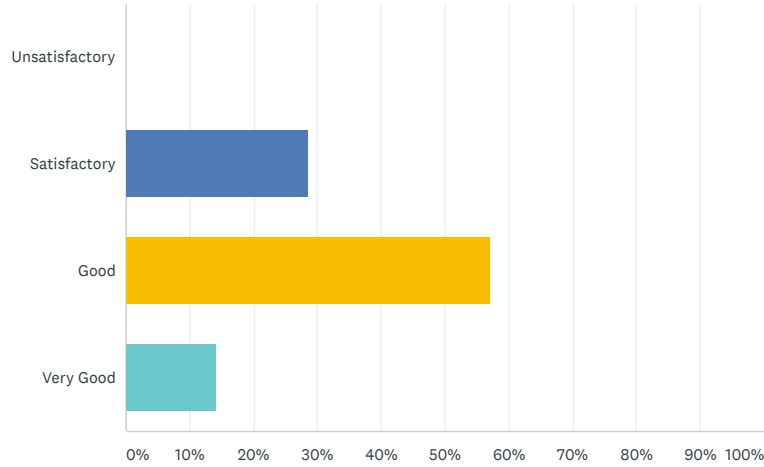

ANSWER CHOICES	RESPONSES	
Unsatisfactory	0.00%	0
Satisfactory	28.57%	2
Good	71.43%	5
Very Good	0.00%	0
TOTAL		7

Q7

What was the Relevance of the course to real life situations ?

Answered: 7 Skipped: 0

ANSWER CHOICES	RESPONSES	
Unsatisfactory	28.57%	2
Satisfactory	0.00%	0
Good	71.43%	5
Very Good	0.00%	0
TOTAL		7

Q8

What was the Quality of assignments/projects/tests ?

Answered: 7 Skipped: 0

Unsatisfactory	14.29%	1
Satisfactory	14.29%	1
Good	71.43%	5
Very Good	0.00%	0
TOTAL		7

Q9

How would you state the Fairness of evaluation ?

Answered: 7 Skipped: 0

ANSWER CHOICES	RESPONSES	
Unsatisfactory	0.00%	0
Satisfactory	28.57%	2
Good	57.14%	4
Very Good	14.29%	1
TOTAL		7

Q10

What is your Overall rating of the course ?

Answered: 7 Skipped: 0