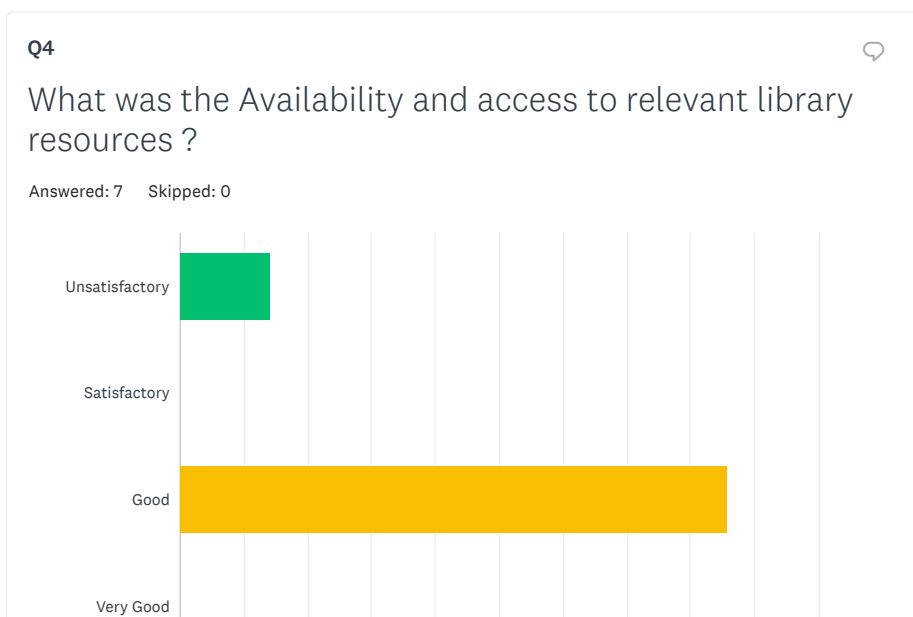

ANSWER CHOICES	RESPONSES	
Unsatisfactory	14.29%	1
Satisfactory	28.57%	2
Good	28.57%	2
Very Good	28.57%	2
TOTAL		7