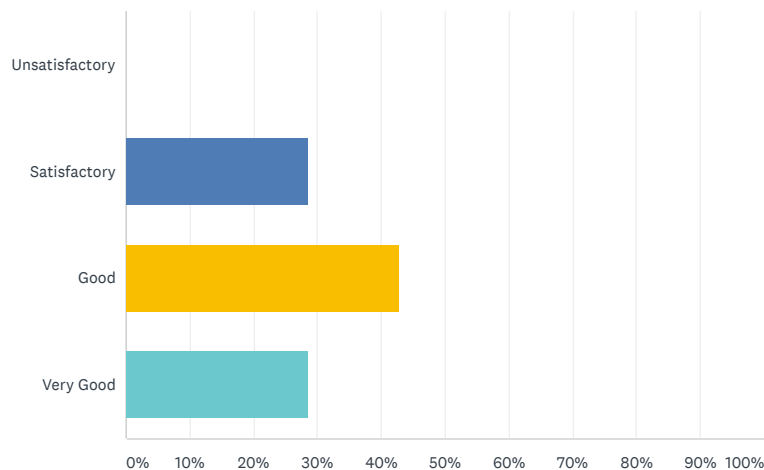

Answered: 7 Skipped: 0

ANSWER CHOICES	RESPONSES	
Unsatisfactory	0.00%	0
Satisfactory	42.86%	3
Good	28.57%	2
Very Good	28.57%	2
TOTAL		7

Q18

The General behaviour and attitude is

Answered: 7 Skipped: 0

ANSWER CHOICES	RESPONSES	
Unsatisfactory	0.00%	0
Satisfactory	28.57%	2
Good	42.86%	3
Very Good	28.57%	2