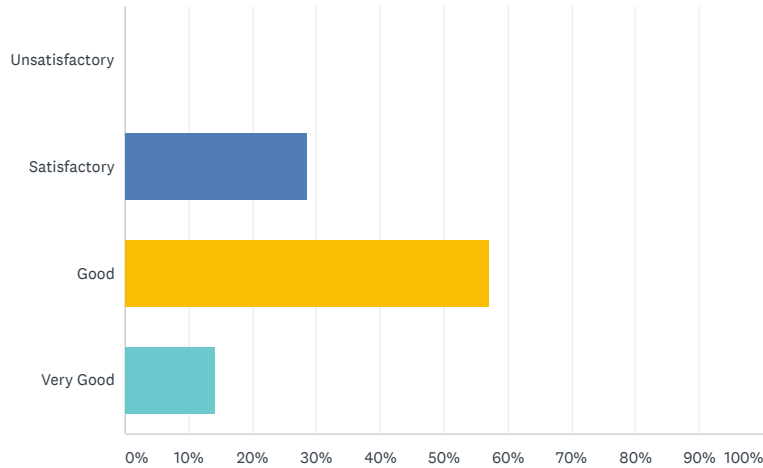

Share Link

<https://www.surveymonkey.com/re:>

[COPY](#)

[SHARE SETTINGS](#)

[Share](#)

[Tweet](#)

[Share](#)

7 responses

Very Good	14.29%	1
TOTAL		7

Q11

The Knowledge-base of the teacher (as perceived by the student) is

Answered: 7 Skipped: 0

ANSWER CHOICES	RESPONSES	
Unsatisfactory	0.00%	0
Satisfactory	28.57%	2
Good	57.14%	4
Very Good	14.29%	1
TOTAL		7