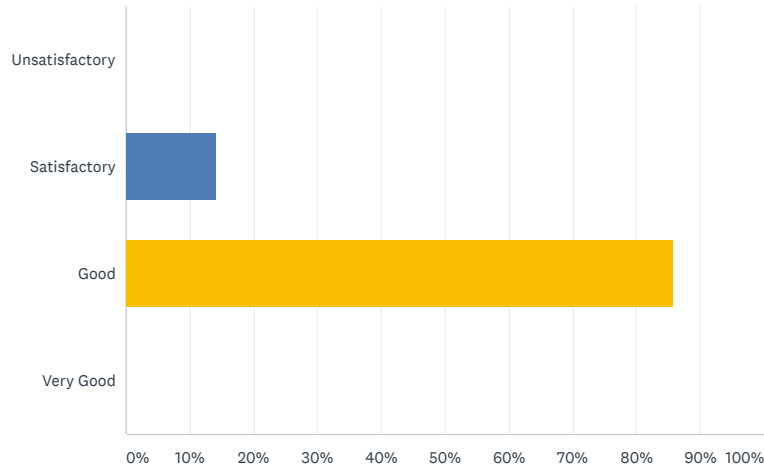

Q19

The Accessibility of the teacher beyond the class hour is

Answered: 7 Skipped: 0

ANSWER CHOICES	RESPONSES	
Unsatisfactory	0.00%	0
Satisfactory	14.29%	1
Good	85.71%	6
Very Good	0.00%	0
TOTAL		7

Q20