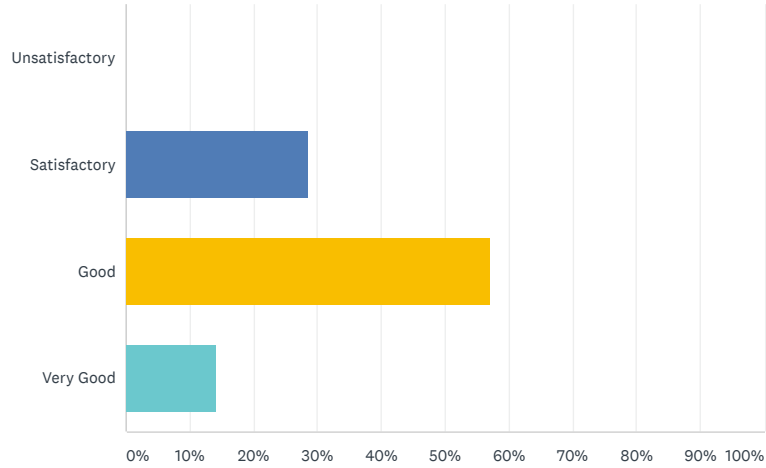

Answered: 7 Skipped: 0

ANSWER CHOICES	RESPONSES	
Unsatisfactory	14.29%	1
Satisfactory	0.00%	0
Good	71.43%	5
Very Good	14.29%	1
TOTAL		7

Share Link

<https://www.surveymonkey.com/re:>

COPY

SHARE SETTINGS

Share

Tweet

Share

7 responses

INVITE

Answered: 7 Skipped: 0

ANSWER CHOICES	RESPONSES	
Unsatisfactory	0.00%	0
Satisfactory	28.57%	2
Good	57.14%	4
Very Good	14.29%	1
TOTAL		7

Powered by SurveyMonkey

Check out our [sample surveys](#) and [create your own now!](#)