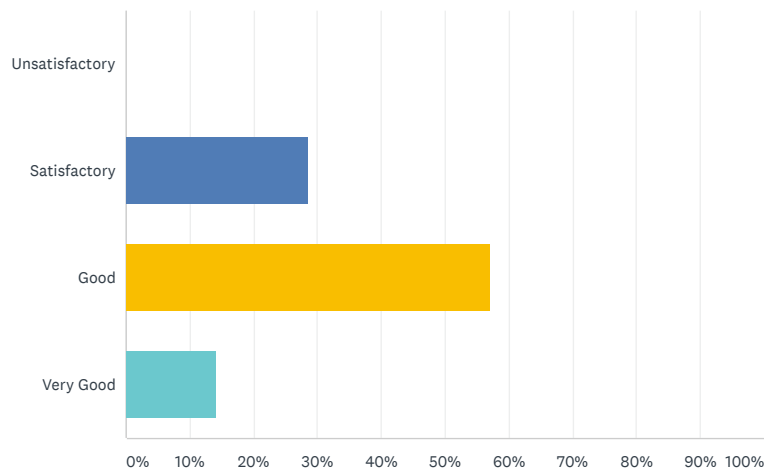

Answered: 7 Skipped: 0

ANSWER CHOICES	RESPONSES	
Unsatisfactory	0.00%	0
Satisfactory	28.57%	2
Good	57.14%	4
Very Good	14.29%	1
TOTAL		7

Q10

What is your Overall rating of the course ?

Answered: 7 Skipped: 0