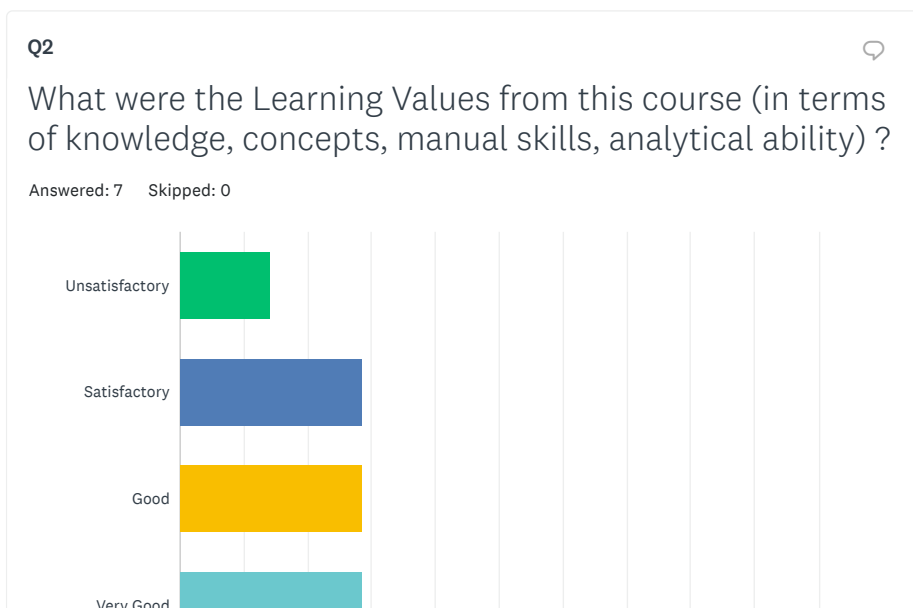

Goa University MA/MBA/MCom/MCA/MSc online survey form: 2019-20: SOC 101 - Classical Sociological Theories

All Pages ▾

Share Link

<https://www.surveymonkey.com/re:>

COPY

SHARE SETTINGS

Share

Tweet

Share

7 responses