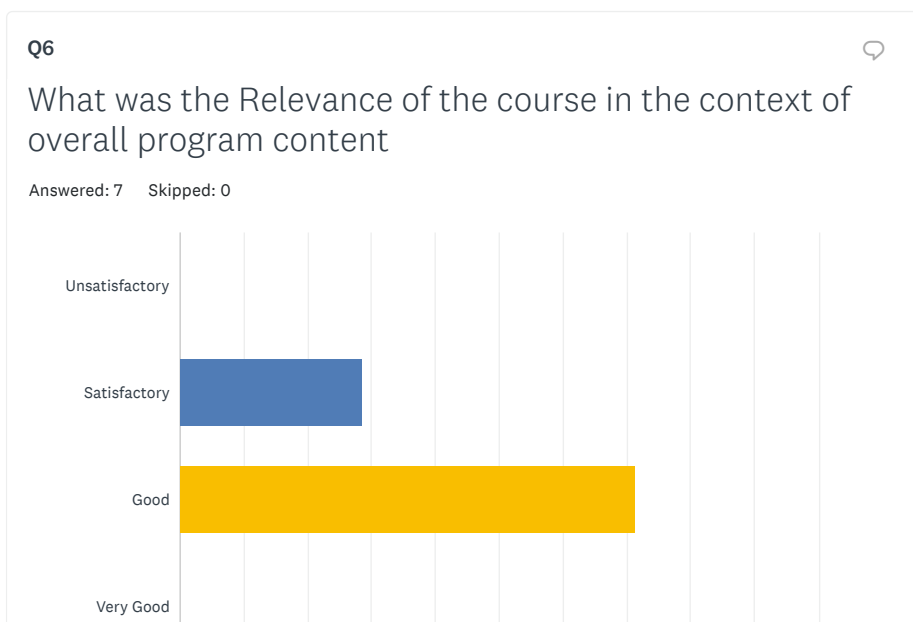

ANSWER CHOICES	RESPONSES	
Unsatisfactory	0.00%	0
Satisfactory	28.57%	2
Good	71.43%	5
Very Good	0.00%	0
TOTAL		7

Q7

What was the Relevance of the course to real life situations ?

Answered: 7 Skipped: 0

ANSWER CHOICES	RESPONSES	
Unsatisfactory	28.57%	2
Satisfactory	0.00%	0
Good	71.43%	5
Very Good	0.00%	0
TOTAL		7