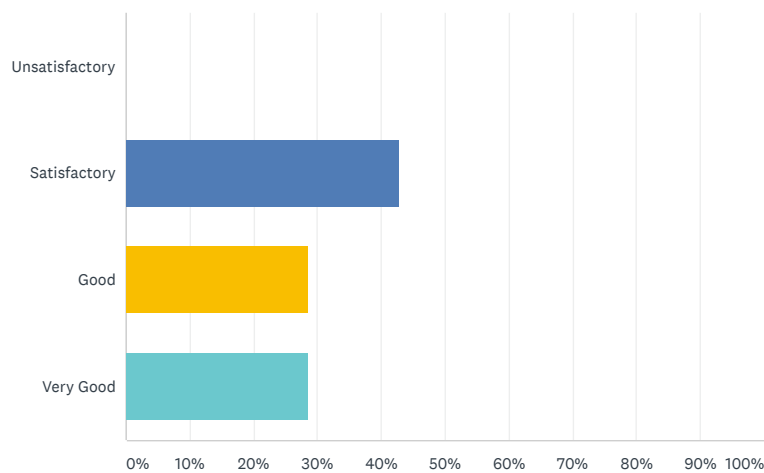

Share

Tweet

Share

7 responses

TOTAL 7

Q13

The Sincerity/Commitment of the teacher is

Answered: 7 Skipped: 0

ANSWER CHOICES	RESPONSES	
Unsatisfactory	0.00%	0
Satisfactory	42.86%	3
Good	28.57%	2
Very Good	28.57%	2
TOTAL		7

Q14

The Interest Generated by Teacher is

Answered: 7 Skipped: 0

ANSWER CHOICES	RESPONSES	
Unsatisfactory	0.00%	0
Satisfactory	42.86%	3