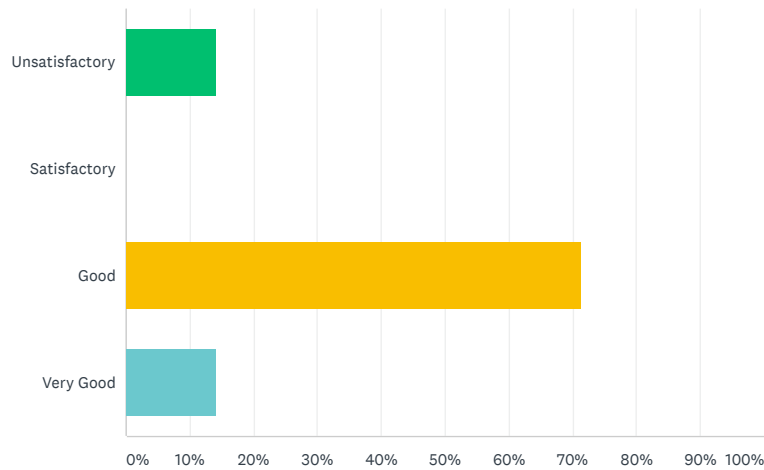

Q19

The Accessibility of the teacher beyond the class hour is

Answered: 7 Skipped: 0

ANSWER CHOICES	RESPONSES	
Unsatisfactory	0.00%	0
Satisfactory	14.29%	1
Good	85.71%	6
Very Good	0.00%	0
TOTAL		7

Q20

The Ability to act as an advisor and mentor is

Answered: 7 Skipped: 0

ANSWER CHOICES	RESPONSES	
Unsatisfactory	14.29%	1
Satisfactory	0.00%	0
Good	71.43%	5
Very Good	14.29%	1
TOTAL		7

Share Link

<https://www.surveymonkey.com/re:>

COPY

SHARE SETTINGS

Share