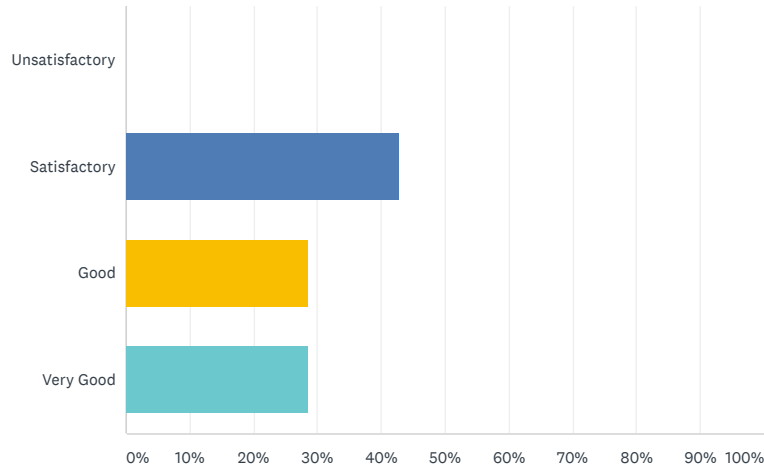

Answered: 7 Skipped: 0

ANSWER CHOICES	RESPONSES	
Unsatisfactory	0.00%	0
Satisfactory	42.86%	3
Good	28.57%	2
Very Good	28.57%	2
TOTAL		7

Q18

The General behaviour and attitude is

Answered: 7 Skipped: 0

ANSWER CHOICES	RESPONSES	
Unsatisfactory	0.00%	0
Satisfactory	28.57%	2
Good	42.86%	3
Very Good	28.57%	2