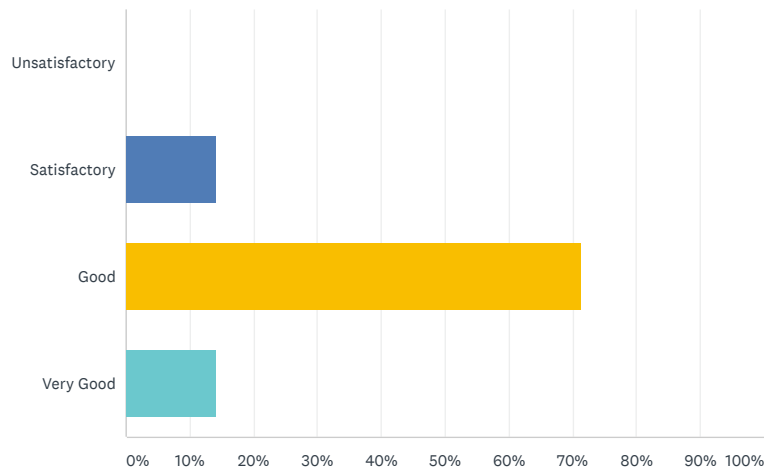

ANSWER CHOICES	RESPONSES	
Unsatisfactory	14.29%	1
Satisfactory	0.00%	0
Good	85.71%	6
Very Good	0.00%	0
TOTAL		7

Q16

The Ability to integrate course material with other courses in the programme is

Answered: 7 Skipped: 0