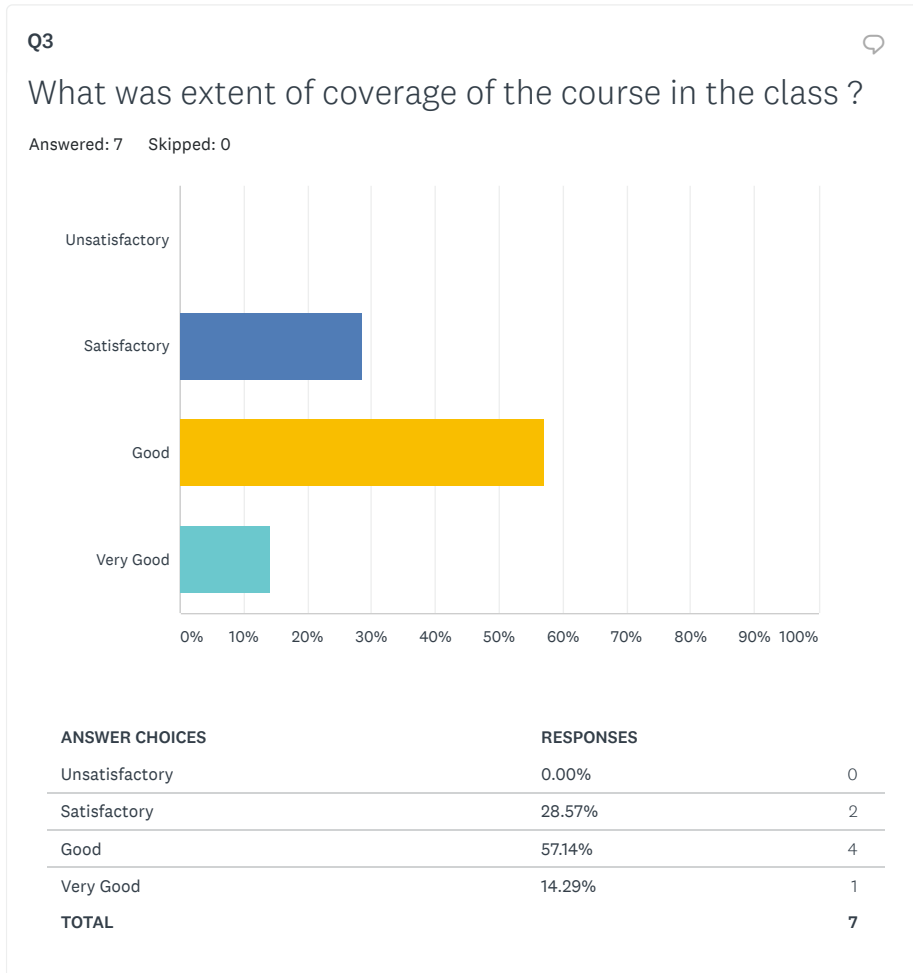

ANSWER CHOICES	RESPONSES	
Unsatisfactory	14.29%	1
Satisfactory	28.57%	2
Good	28.57%	2
Very Good	28.57%	2
TOTAL		7