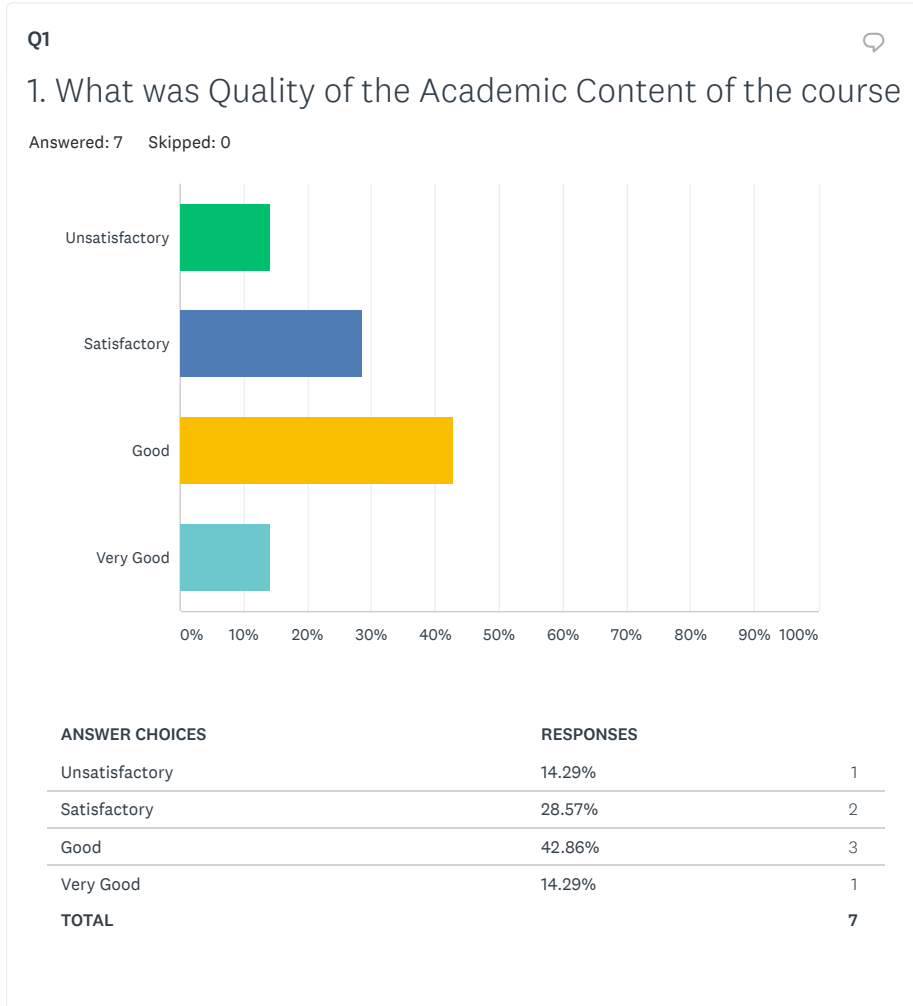

Goa University MA/MBA/MCom/MCA/MSc online survey form: 2019-20: SOC 101 - Classical Sociological Theories

All Pages ▾

Share Link

<https://www.surveymonkey.com/re:>

COPY

SHARE SETTINGS

Share

Tweet