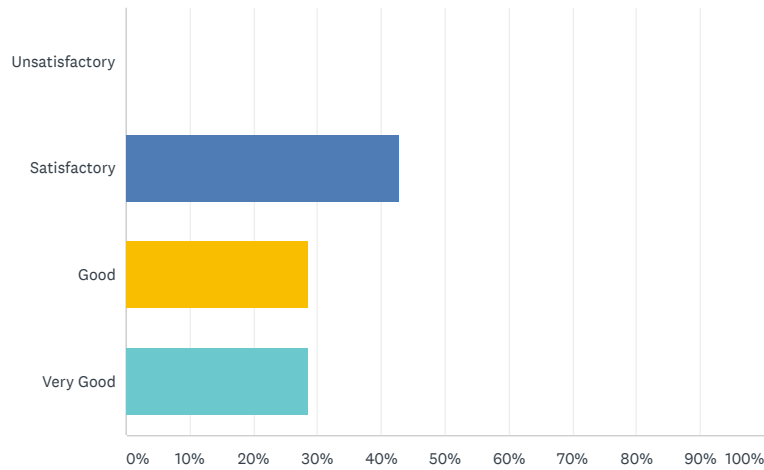

Share

Tweet

Share

7 responses

TOTAL 7

Q13

The Sincerity/Commitment of the teacher is

Answered: 7 Skipped: 0

ANSWER CHOICES	RESPONSES	
Unsatisfactory	0.00%	0
Satisfactory	42.86%	3
Good	28.57%	2
Very Good	28.57%	2
TOTAL		7

Q14

The Interest Generated by Teacher is

Answered: 7 Skipped: 0

ANSWER CHOICES	RESPONSES	
Unsatisfactory	0.00%	0
Satisfactory	42.86%	3