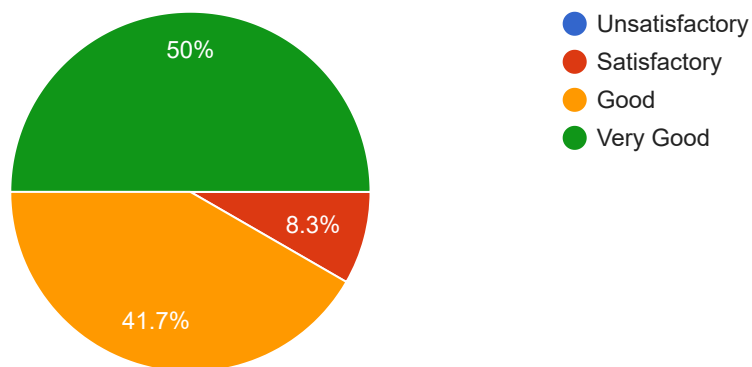

12 responses

The General behaviour and attitude is

12 responses

The Accessibility of the teacher beyond the class hour is

12 responses

The Ability to act as an advisor and mentor is

12 responses

The Overall rating is