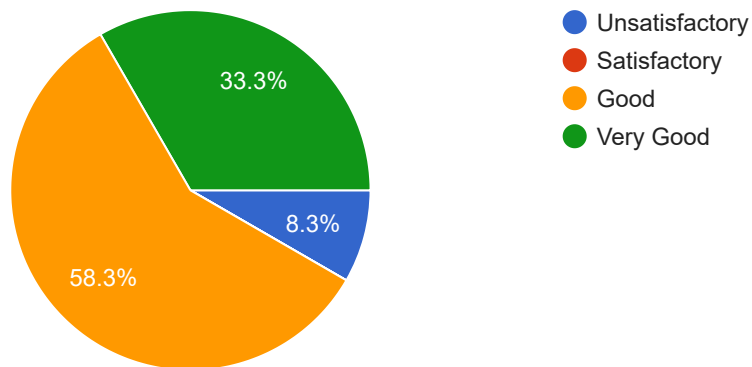

12 responses

What was the Relevance of the course in the context of overall program content

12 responses

What was the Relevance of the course to real life situations ?

12 responses

What was the Quality of assignments/projects/tests ?

12 responses

How would you state the Fairness of evaluation ?

12 responses

What is your Overall rating of the course ?

12 responses

The Knowledge-base of the teacher (as perceived by the student) is

12 responses