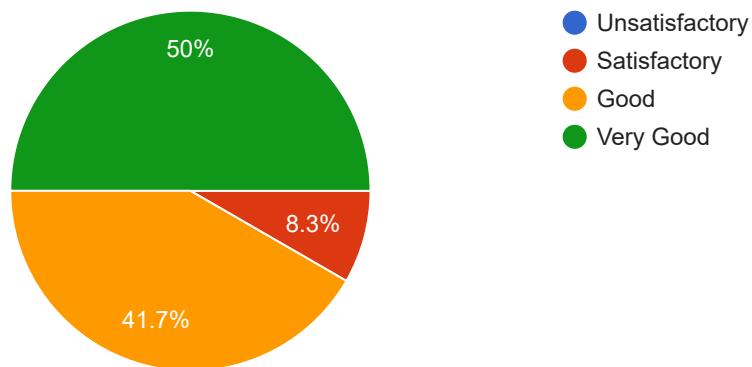

12 responses

What was the Relevance of the course in the context of overall program content

12 responses

What was the Relevance of the course to real life situations ?

12 responses

What was the Quality of assignments/projects/tests ?

12 responses

How would you state the Fairness of evaluation ?

12 responses

What is your Overall rating of the course ?

12 responses

The Knowledge-base of the teacher (as perceived by the student) is

12 responses