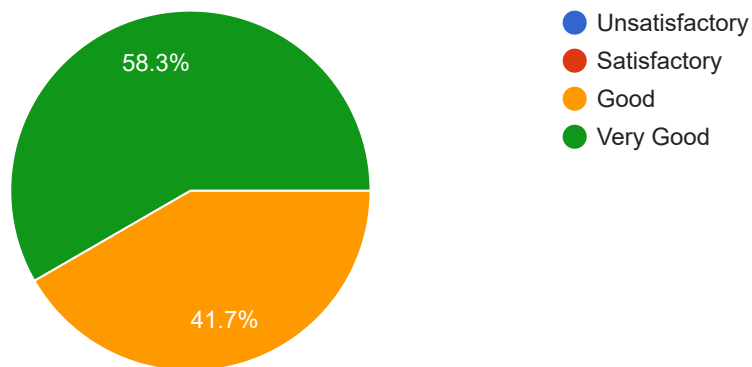

12 responses

The General behaviour and attitude is

12 responses

The Accessibility of the teacher beyond the class hour is

12 responses

The Ability to act as an advisor and mentor is

12 responses

The Overall rating is