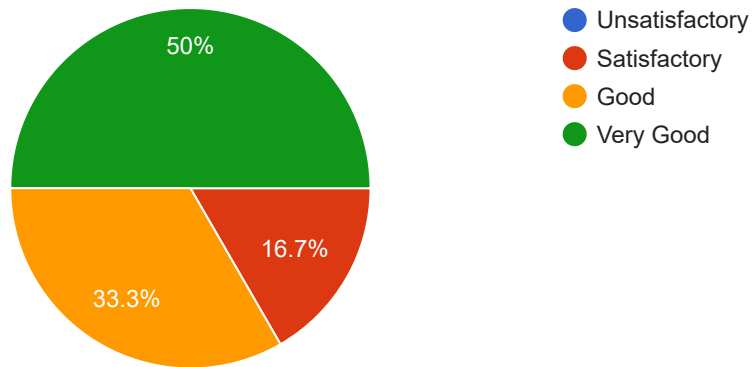

12 responses

The General behaviour and attitude is

12 responses

The Accessibility of the teacher beyond the class hour is

12 responses

The Ability to act as an advisor and mentor is

12 responses

The Overall rating is