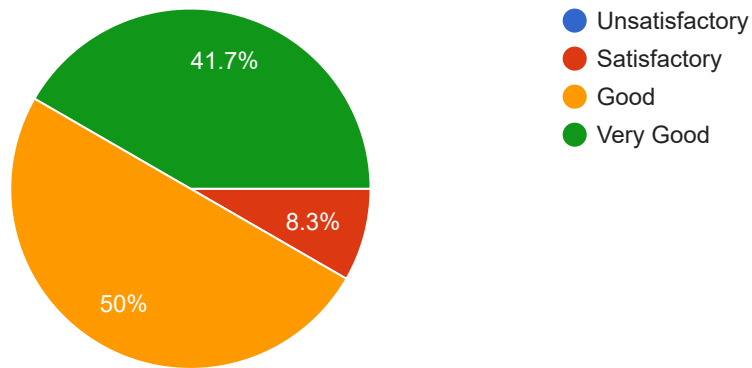

12 responses

What was extent of coverage of the course in the class ?

12 responses

What was the Availability and access to relevant library resources ?

12 responses

What was the Availability and access to IT resources (lab, software, Internet, etc.) ?

12 responses

What was the Relevance of the course in the context of overall program content

12 responses

What was the Relevance of the course to real life situations ?

12 responses

What was the Quality of assignments/projects/tests ?