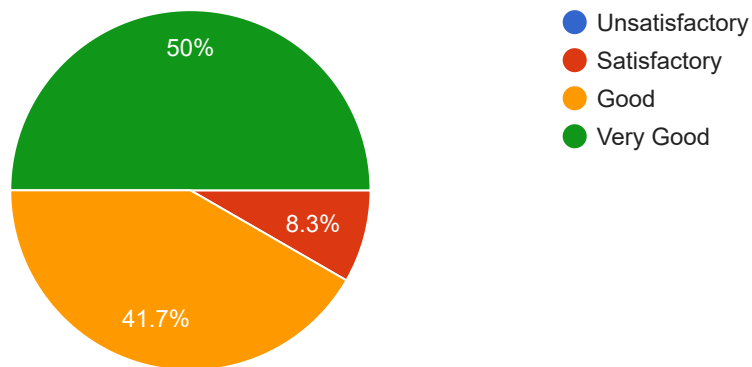

The Ability to integrate course material with other courses in the programme is

12 responses