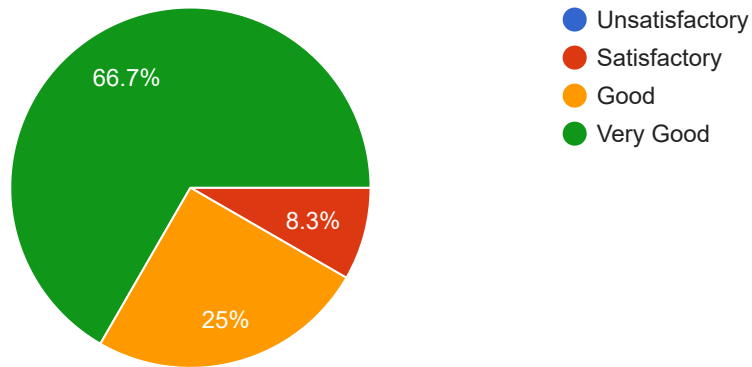

The Encouragement by the teacher for participation by students during the classes is

12 responses