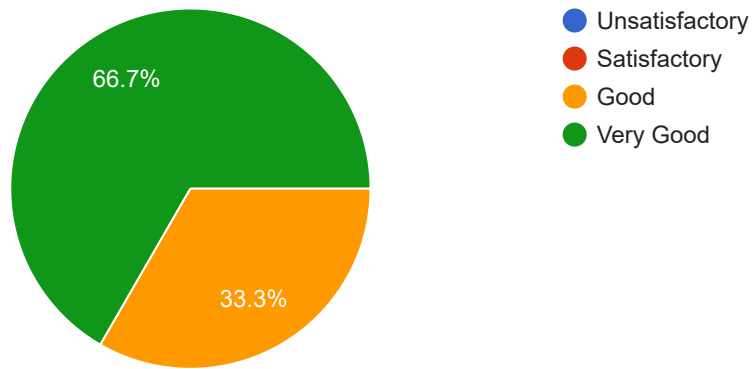

The Communication skills of the teacher is

12 responses