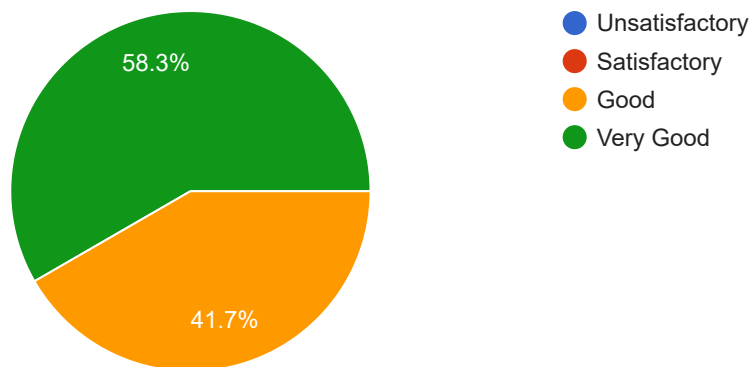

12 responses

How would you state the Fairness of evaluation ?

12 responses

What is your Overall rating of the course ?

12 responses

The Knowledge-base of the teacher (as perceived by the student) is

12 responses

The Communication skills of the teacher is

12 responses

The Sincerity/Commitment of the teacher is

12 responses

The Interest Generated by Teacher is

12 responses

The Encouragement by the teacher for participation by students during the classes is