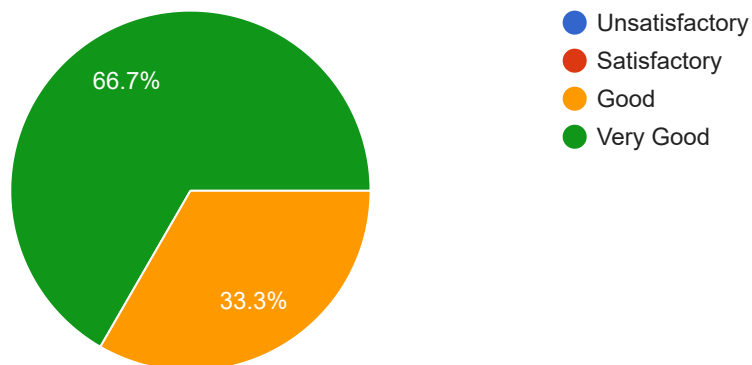

12 responses

How would you state the Fairness of evaluation ?

12 responses

What is your Overall rating of the course ?

12 responses

The Knowledge-base of the teacher (as perceived by the student) is

12 responses

The Communication skills of the teacher is

12 responses

The Sincerity/Commitment of the teacher is

12 responses

The Interest Generated by Teacher is

12 responses

The Encouragement by the teacher for participation by students during the classes is