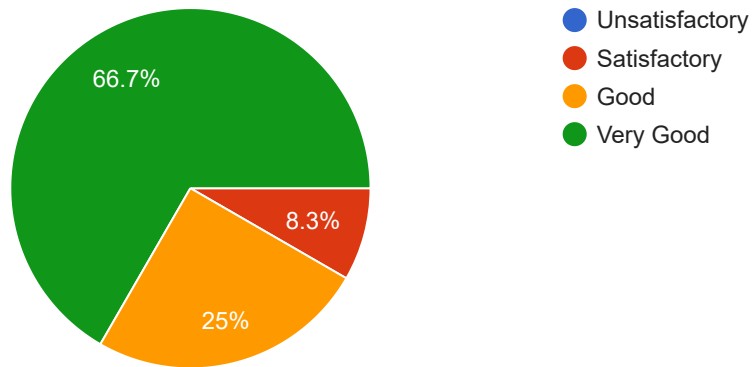

12 responses

How would you state the Fairness of evaluation ?

12 responses

What is your Overall rating of the course ?

12 responses

The Knowledge-base of the teacher (as perceived by the student) is

12 responses

The Communication skills of the teacher is

12 responses

The Sincerity/Commitment of the teacher is

12 responses

The Interest Generated by Teacher is

12 responses

The Encouragement by the teacher for participation by students during the classes is