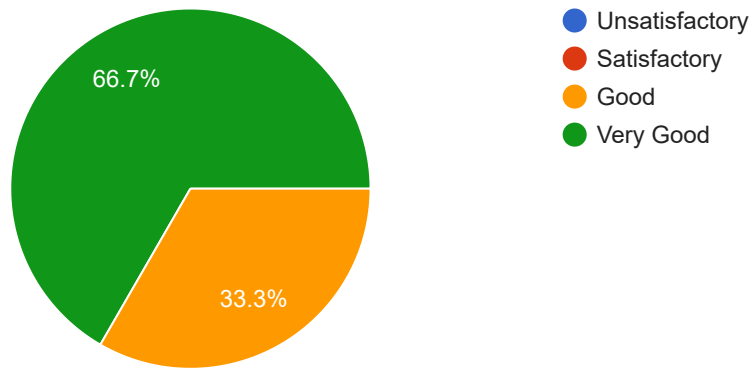

12 responses

The General behaviour and attitude is

12 responses

The Accessibility of the teacher beyond the class hour is

12 responses

The Ability to act as an advisor and mentor is

12 responses

The Overall rating is