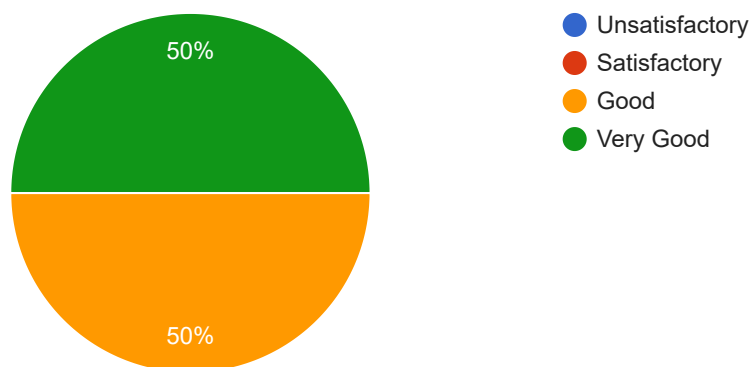

Goa University

MA/MBA/MCom/MCA/MSc online survey form: 2020-21: EGO 122 - D.H. Lawrence

12 responses

[Publish analytics](#)

What was Quality of the Academic Content of the course?

12 responses

What were the Learning Values from this course (in terms of knowledge, concepts, manual skills, analytical ability) ?