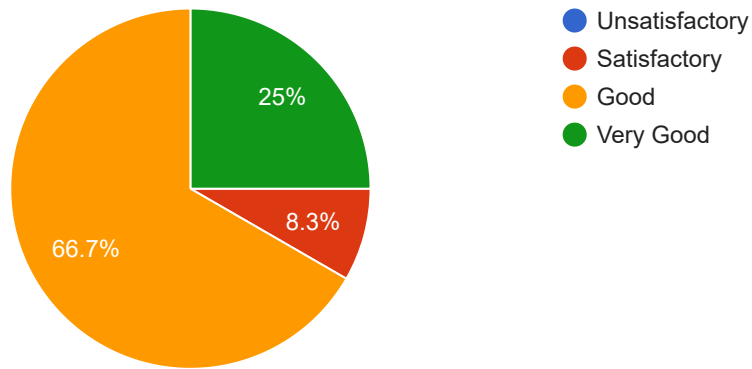

12 responses

What was the Relevance of the course in the context of overall program content

12 responses

What was the Relevance of the course to real life situations ?

12 responses

What was the Quality of assignments/projects/tests ?

12 responses

How would you state the Fairness of evaluation ?

12 responses

What is your Overall rating of the course ?

12 responses

The Knowledge-base of the teacher (as perceived by the student) is

12 responses