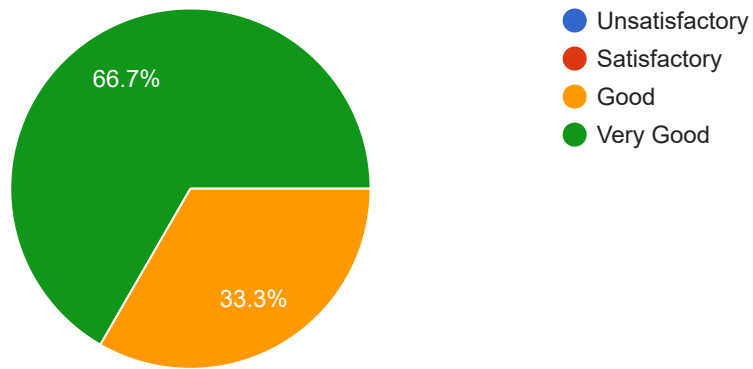

The Overall rating is

12 responses

This content is neither created nor endorsed by Google. [Report Abuse](#) - [Terms of Service](#) - [Privacy Policy](#).

Google Forms