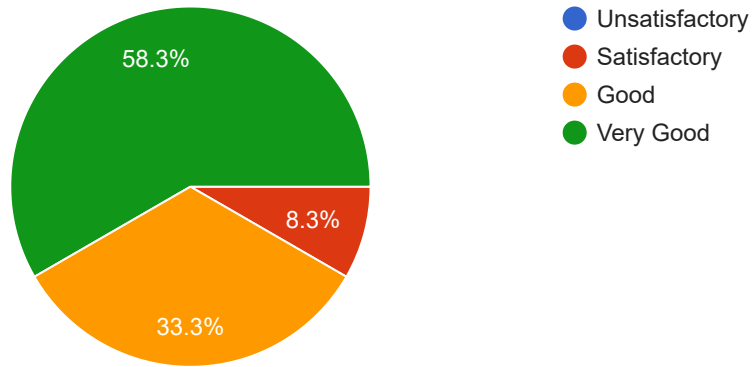

What was extent of coverage of the course in the class ?

12 responses