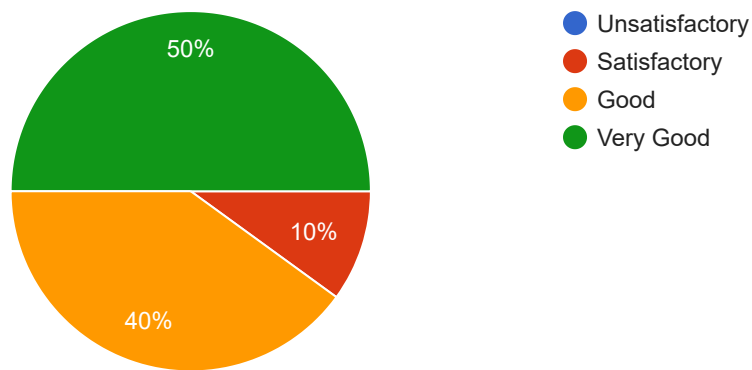

10 responses

How would you state the Fairness of evaluation ?

10 responses

What is your Overall rating of the course ?

10 responses

The Knowledge-base of the teacher (as perceived by the student) is

10 responses

The Communication skills of the teacher is

10 responses

The Sincerity/Commitment of the teacher is

10 responses

The Interest Generated by Teacher is

10 responses

The Encouragement by the teacher for participation by students during the classes is