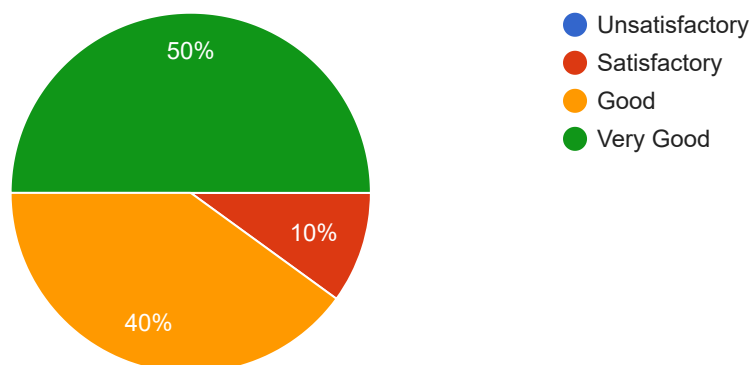

10 responses

What was the Relevance of the course in the context of overall program content

10 responses

What was the Relevance of the course to real life situations ?

10 responses

What was the Quality of assignments/projects/tests ?

10 responses

How would you state the Fairness of evaluation ?

10 responses

What is your Overall rating of the course ?

10 responses

The Knowledge-base of the teacher (as perceived by the student) is

10 responses