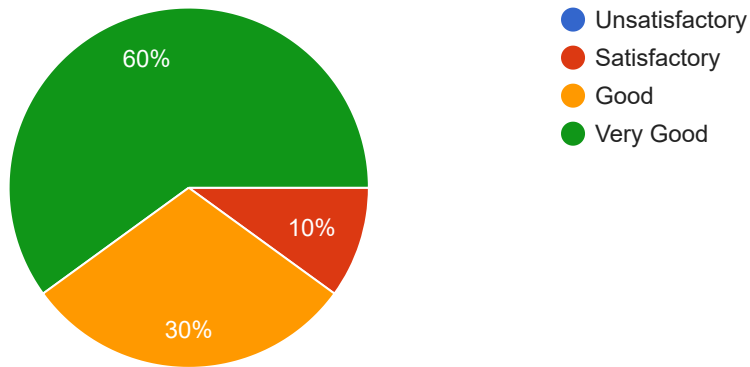

10 responses

The General behaviour and attitude is

10 responses

The Accessibility of the teacher beyond the class hour is

10 responses

The Ability to act as an advisor and mentor is

10 responses

The Overall rating is