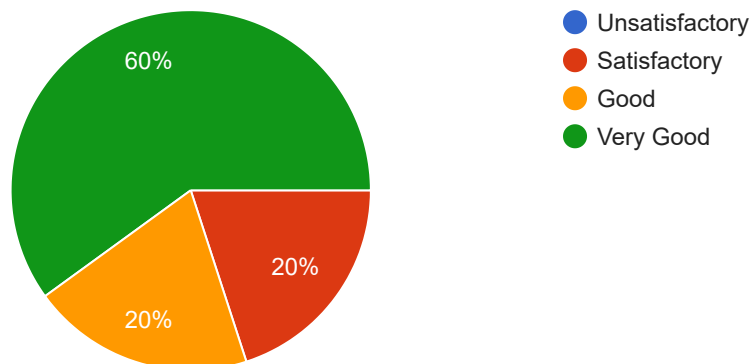

10 responses

What was the Relevance of the course in the context of overall program content

10 responses

What was the Relevance of the course to real life situations ?

10 responses

What was the Quality of assignments/projects/tests ?

10 responses

How would you state the Fairness of evaluation ?

10 responses

What is your Overall rating of the course ?

10 responses

The Knowledge-base of the teacher (as perceived by the student) is

10 responses