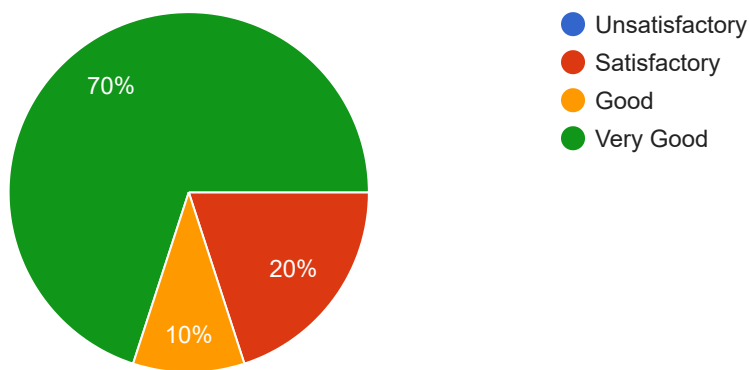

10 responses

The General behaviour and attitude is

10 responses

The Accessibility of the teacher beyond the class hour is

10 responses

The Ability to act as an advisor and mentor is

10 responses

The Overall rating is