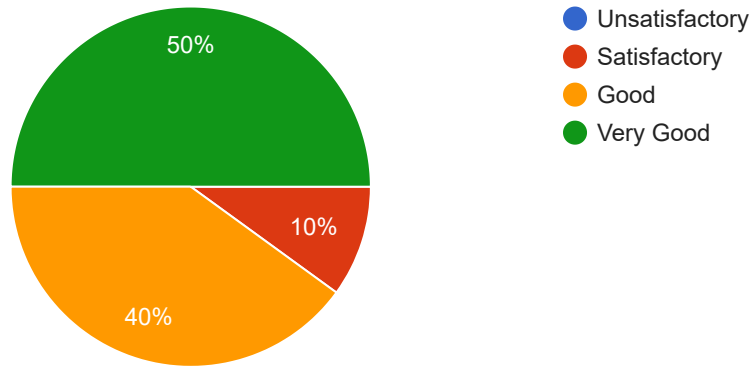

10 responses

What was the Relevance of the course in the context of overall program content

10 responses

What was the Relevance of the course to real life situations ?

10 responses

What was the Quality of assignments/projects/tests ?

10 responses

How would you state the Fairness of evaluation ?

10 responses

What is your Overall rating of the course ?

10 responses

The Knowledge-base of the teacher (as perceived by the student) is

10 responses