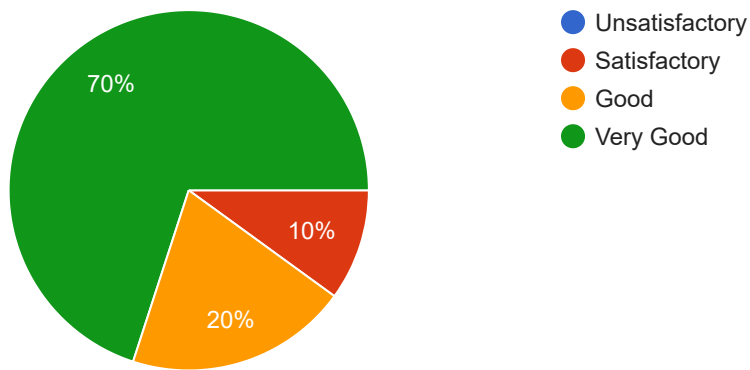

The Overall rating is

10 responses

This content is neither created nor endorsed by Google. [Report Abuse](#) - [Terms of Service](#) - [Privacy Policy](#).

Google Forms