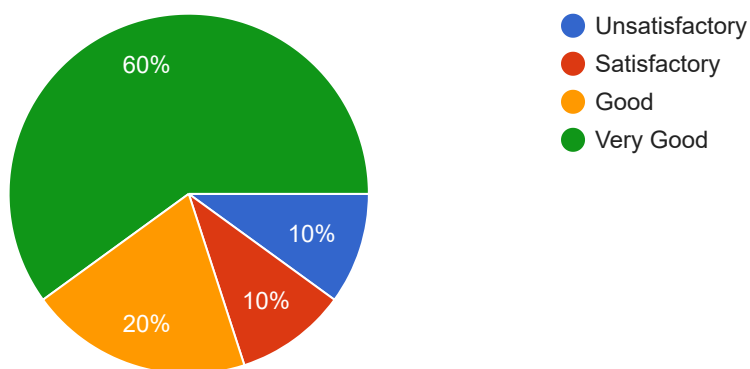

10 responses

The General behaviour and attitude is

10 responses

The Accessibility of the teacher beyond the class hour is

10 responses

The Ability to act as an advisor and mentor is

10 responses

The Overall rating is