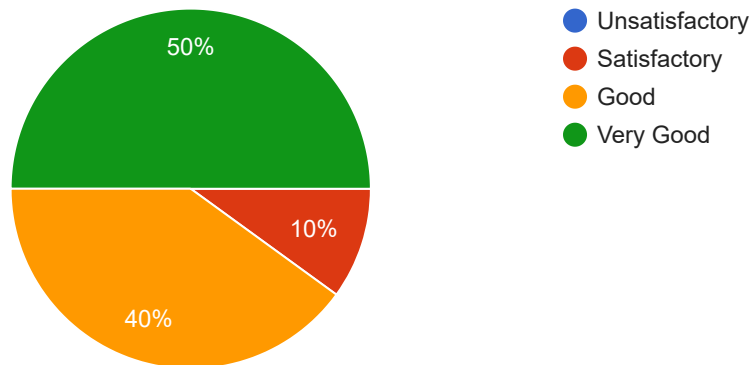

10 responses

What was extent of coverage of the course in the class ?

10 responses

What was the Availability and access to relevant library resources ?

10 responses

What was the Availability and access to IT resources (lab, software, Internet, etc.) ?

10 responses

What was the Relevance of the course in the context of overall program content

10 responses

What was the Relevance of the course to real life situations ?

10 responses

What was the Quality of assignments/projects/tests ?