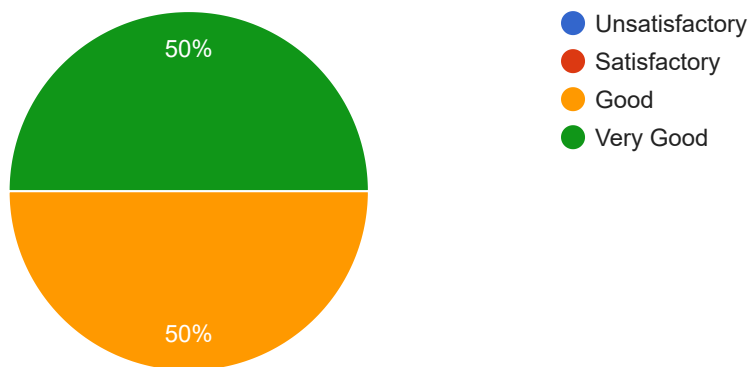

10 responses

What was extent of coverage of the course in the class ?

10 responses

What was the Availability and access to relevant library resources ?

10 responses

What was the Availability and access to IT resources (lab, software, Internet, etc.) ?

10 responses

What was the Relevance of the course in the context of overall program content

10 responses

What was the Relevance of the course to real life situations ?

10 responses

What was the Quality of assignments/projects/tests ?