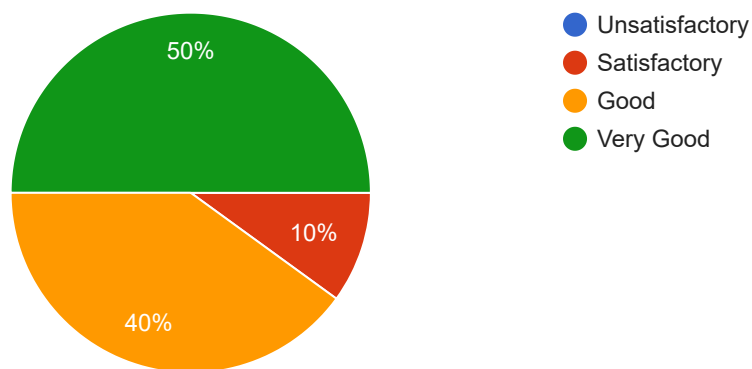

10 responses

How would you state the Fairness of evaluation ?

10 responses

What is your Overall rating of the course ?

10 responses

The Knowledge-base of the teacher (as perceived by the student) is

10 responses

The Communication skills of the teacher is

10 responses

The Sincerity/Commitment of the teacher is

10 responses

The Interest Generated by Teacher is

10 responses

The Encouragement by the teacher for participation by students during the classes is