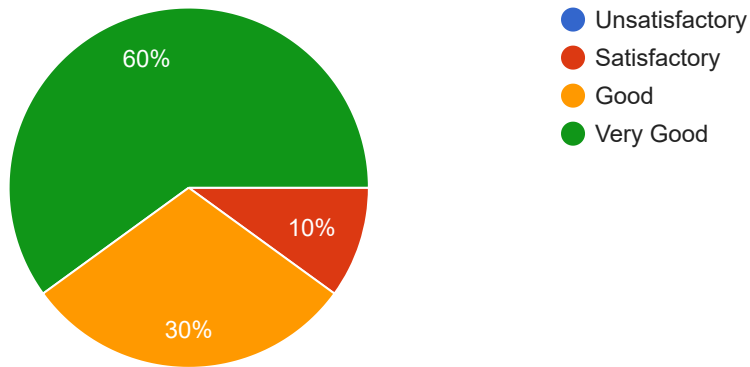

10 responses

The General behaviour and attitude is

10 responses

The Accessibility of the teacher beyond the class hour is

10 responses

The Ability to act as an advisor and mentor is

10 responses

The Overall rating is