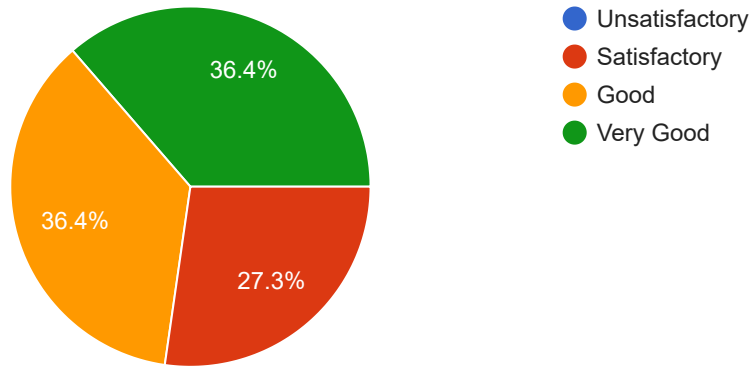

11 responses

The Knowledge-base of the teacher (as perceived by the student) is

11 responses

The Communication skills of the teacher is

11 responses

The Sincerity/Commitment of the teacher is

11 responses

The Interest Generated by Teacher is