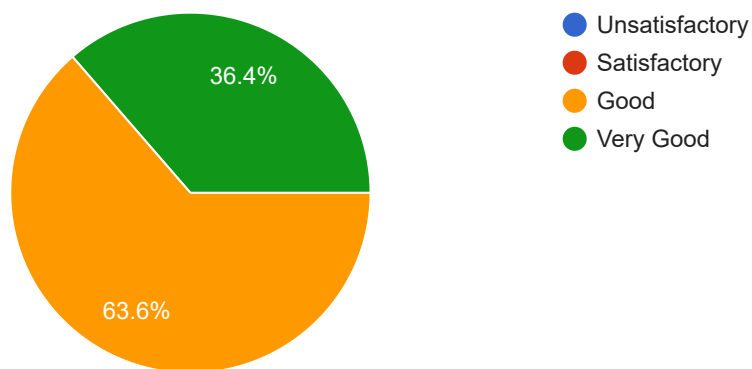

11 responses

What was the Availability and access to IT resources (lab, software, Internet, etc.) ?

11 responses

What was the Relevance of the course in the context of overall program content

11 responses

What was the Relevance of the course to real life situations ?

11 responses

What was the Quality of assignments/projects/tests ?

11 responses

How would you state the Fairness of evaluation ?

11 responses

What is your Overall rating of the course ?