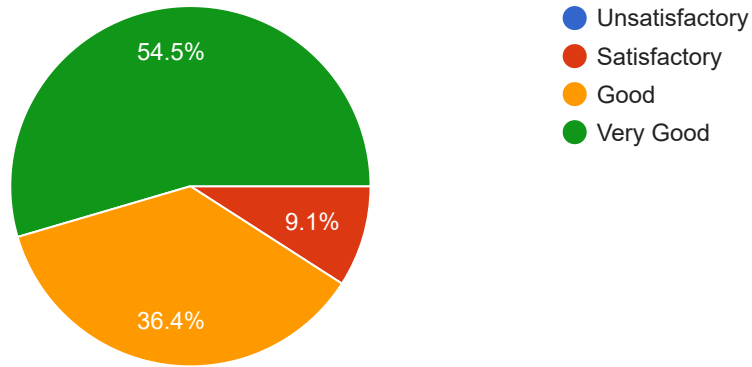

11 responses

The Knowledge-base of the teacher (as perceived by the student) is

11 responses

The Communication skills of the teacher is

11 responses

The Sincerity/Commitment of the teacher is

11 responses

The Interest Generated by Teacher is