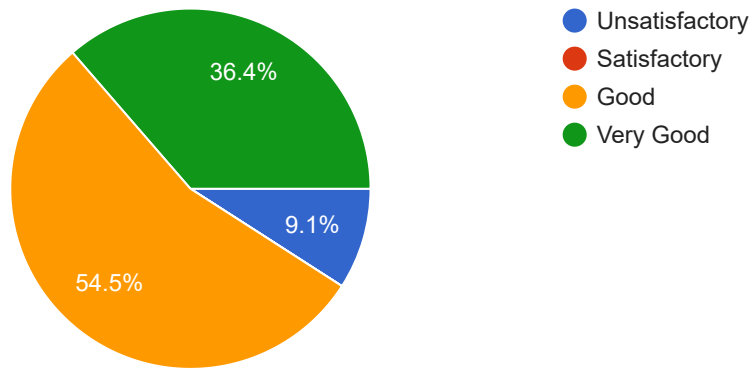

11 responses

What was the Availability and access to IT resources (lab, software, Internet, etc.) ?

11 responses

What was the Relevance of the course in the context of overall program content

11 responses

What was the Relevance of the course to real life situations ?

11 responses

What was the Quality of assignments/projects/tests ?

11 responses

How would you state the Fairness of evaluation ?

11 responses

What is your Overall rating of the course ?