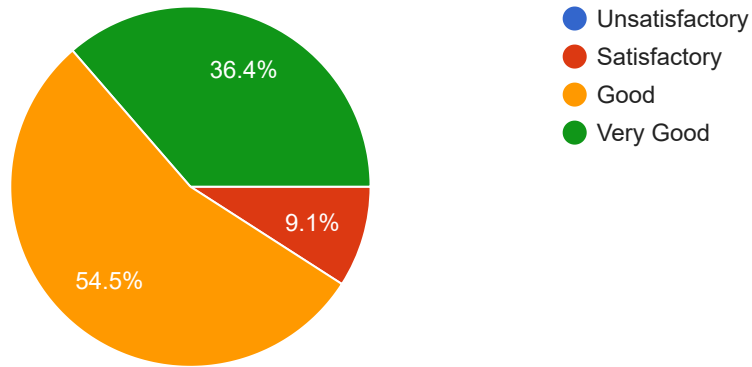

What was extent of coverage of the course in the class ?

11 responses