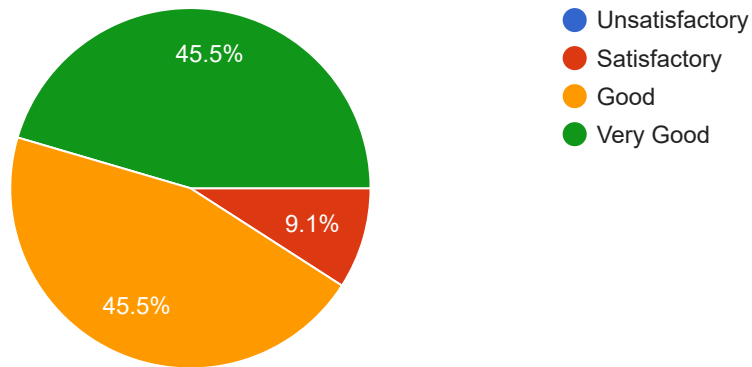

11 responses

The General behaviour and attitude is

11 responses

The Accessibility of the teacher beyond the class hour is

11 responses

The Ability to act as an advisor and mentor is

11 responses

The Overall rating is