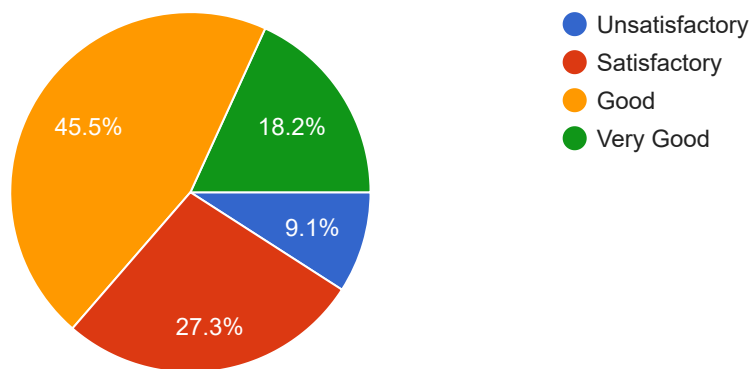

11 responses

What was the Availability and access to IT resources (lab, software, Internet, etc.) ?

11 responses

What was the Relevance of the course in the context of overall program content

11 responses

What was the Relevance of the course to real life situations ?

11 responses

What was the Quality of assignments/projects/tests ?

11 responses

How would you state the Fairness of evaluation ?

11 responses

What is your Overall rating of the course ?