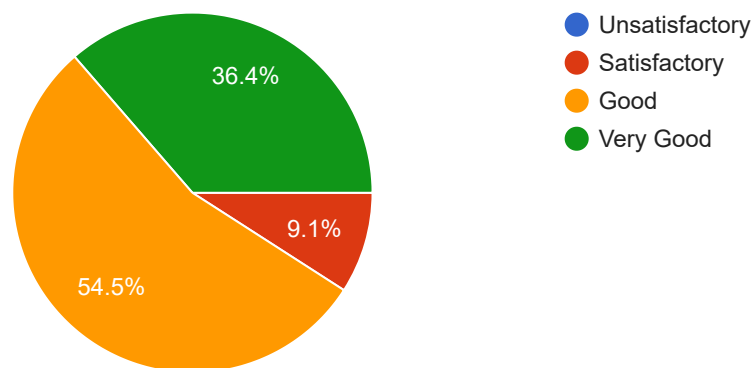

What were the Learning Values from this course (in terms of knowledge, concepts, manual skills, analytical ability) ?

11 responses