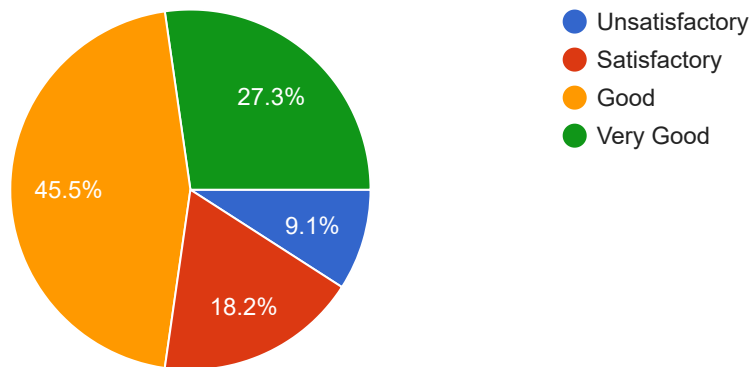

The Encouragement by the teacher for participation by students during the classes is

11 responses