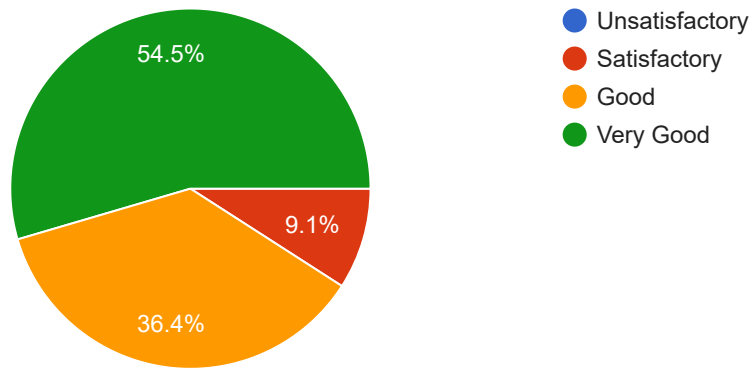

The Overall rating is

11 responses

This content is neither created nor endorsed by Google. [Report Abuse](#) - [Terms of Service](#) - [Privacy Policy](#).

Google Forms