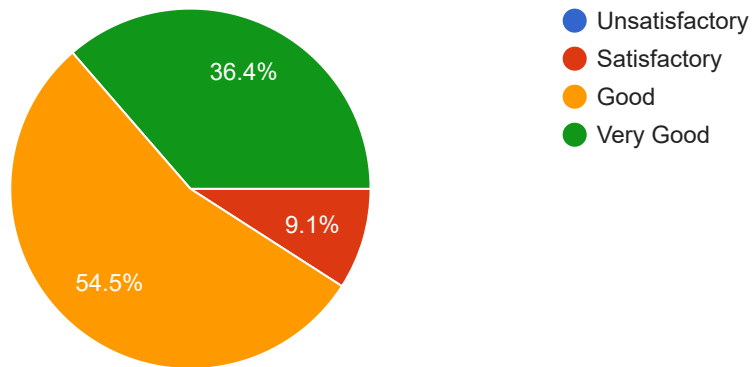

The Interest Generated by Teacher is

11 responses