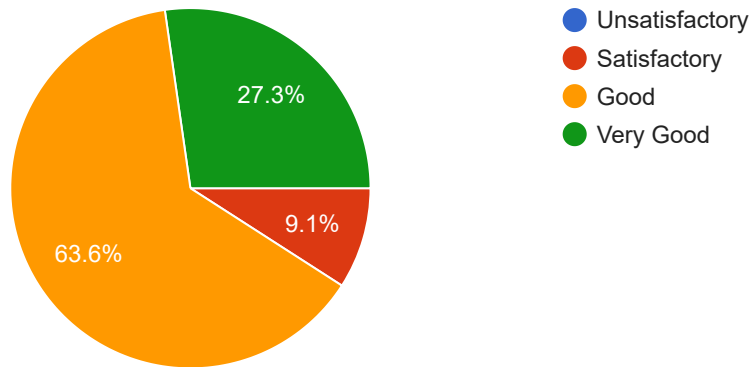

What was the Relevance of the course to real life situations ?

11 responses

What was the Quality of assignments/projects/tests ?

11 responses

How would you state the Fairness of evaluation ?

11 responses

What is your Overall rating of the course ?

11 responses

The Knowledge-base of the teacher (as perceived by the student) is

11 responses

The Communication skills of the teacher is

11 responses

The Sincerity/Commitment of the teacher is

11 responses

The Interest Generated by Teacher is