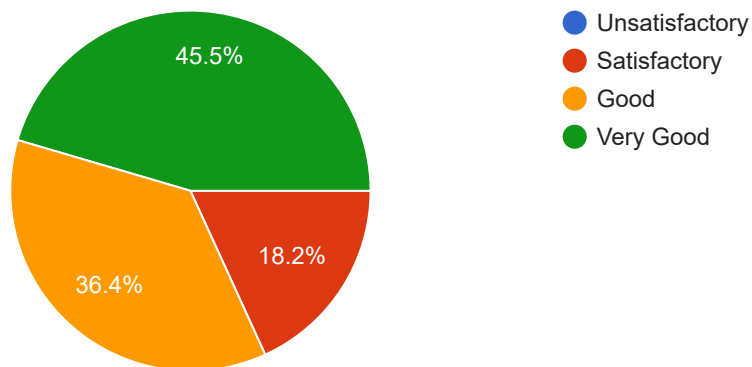

11 responses

The General behaviour and attitude is

11 responses

The Accessibility of the teacher beyond the class hour is

11 responses

The Ability to act as an advisor and mentor is

11 responses

The Overall rating is