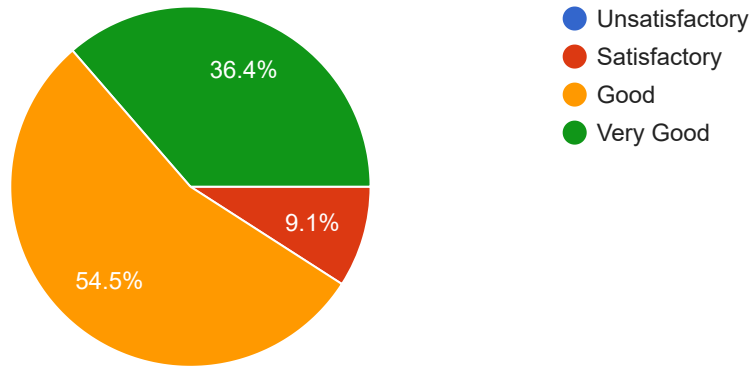

What was the Relevance of the course to real life situations ?

11 responses

What was the Quality of assignments/projects/tests ?

11 responses

How would you state the Fairness of evaluation ?

11 responses

What is your Overall rating of the course ?

11 responses

The Knowledge-base of the teacher (as perceived by the student) is

11 responses

The Communication skills of the teacher is

11 responses

The Sincerity/Commitment of the teacher is

11 responses

The Interest Generated by Teacher is