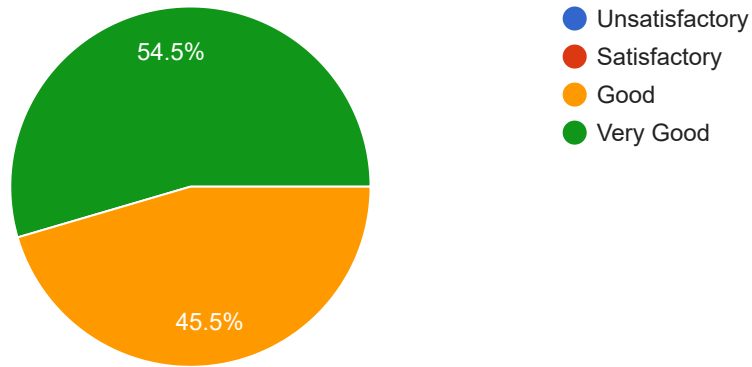

The General behaviour and attitude is

11 responses