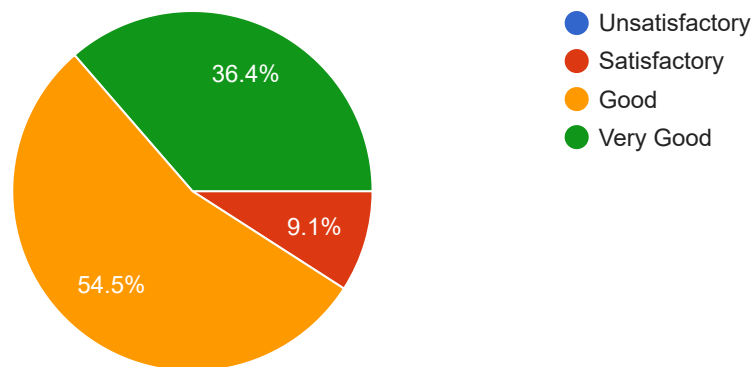

Goa University

MA/MBA/MCom/MCA/MSc online survey

form: 2020-21: MTC 201 - Several

Variable Calculus

11 responses

[Publish analytics](#)

What was Quality of the Academic Content of the course?

11 responses