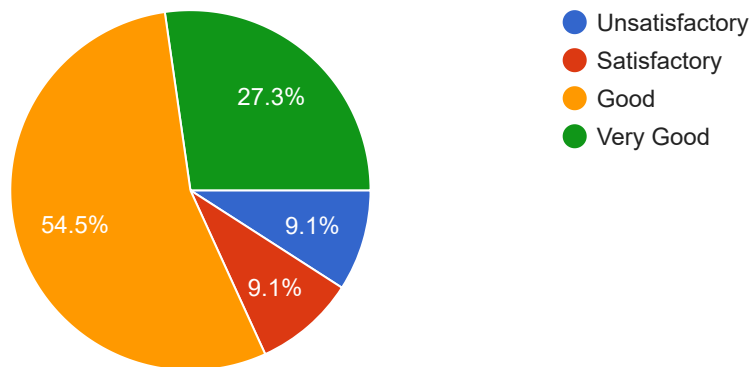

11 responses

The Encouragement by the teacher for participation by students during the classes is

11 responses

The Ability to integrate course material with other courses in the programme is

11 responses

The Ability to design tests/assignments/examinations, etc. to evaluate students' understanding of the course is