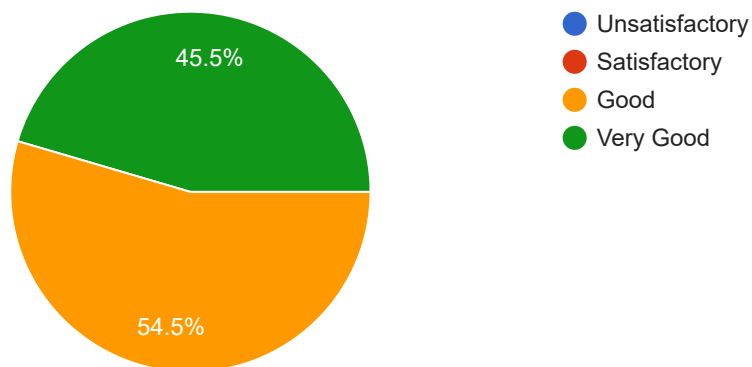

The Ability to design tests/assignments/examinations, etc. to evaluate students' understanding of the course is

11 responses