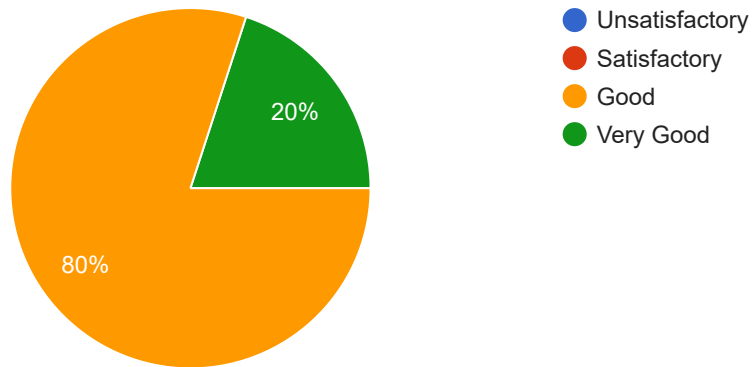

5 responses

What was extent of coverage of the course in the class ?

5 responses

What was the Availability and access to relevant library resources ?

5 responses

What was the Availability and access to IT resources (lab, software, Internet, etc.) ?

5 responses

What was the Relevance of the course in the context of overall program content

5 responses

What was the Relevance of the course to real life situations ?

5 responses

What was the Quality of assignments/projects/tests ?