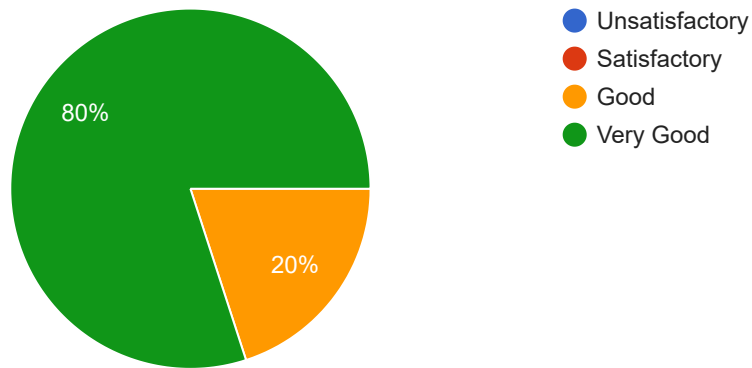

5 responses

What was extent of coverage of the course in the class ?

5 responses

What was the Availability and access to relevant library resources ?

5 responses

What was the Availability and access to IT resources (lab, software, Internet, etc.) ?

5 responses

What was the Relevance of the course in the context of overall program content

5 responses

What was the Relevance of the course to real life situations ?

5 responses

What was the Quality of assignments/projects/tests ?