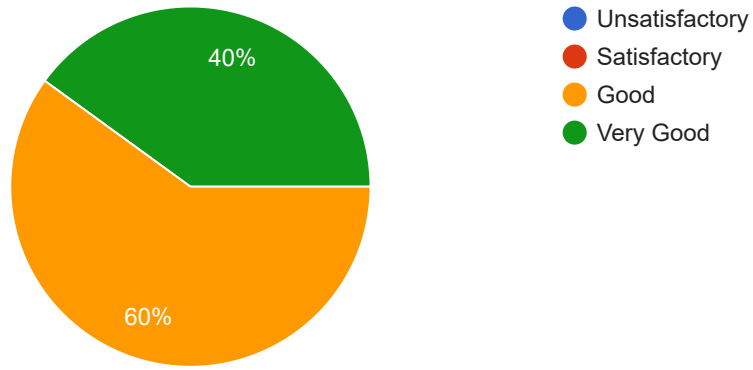

The Overall rating is

5 responses

This content is neither created nor endorsed by Google. [Report Abuse](#) - [Terms of Service](#) - [Privacy Policy](#).

Google Forms