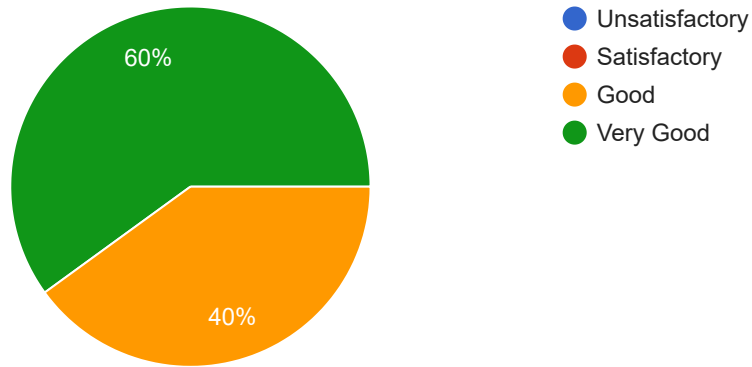

5 responses

What was the Relevance of the course in the context of overall program content

5 responses

What was the Relevance of the course to real life situations ?

5 responses

What was the Quality of assignments/projects/tests ?

5 responses

How would you state the Fairness of evaluation ?

5 responses

What is your Overall rating of the course ?

5 responses

The Knowledge-base of the teacher (as perceived by the student) is

5 responses