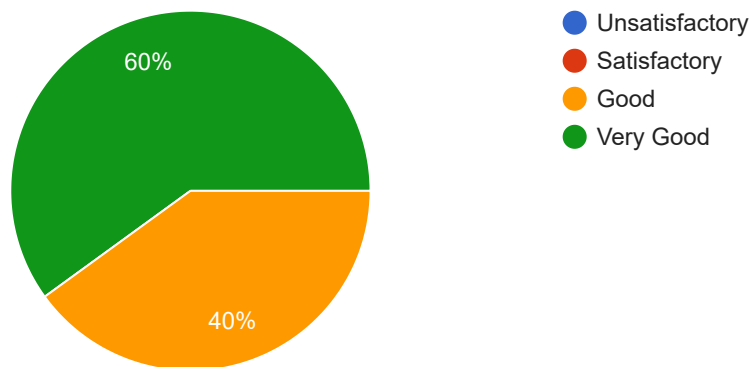

5 responses

What was the Relevance of the course in the context of overall program content

5 responses

What was the Relevance of the course to real life situations ?

5 responses

What was the Quality of assignments/projects/tests ?

5 responses

How would you state the Fairness of evaluation ?

5 responses

What is your Overall rating of the course ?

5 responses

The Knowledge-base of the teacher (as perceived by the student) is

5 responses