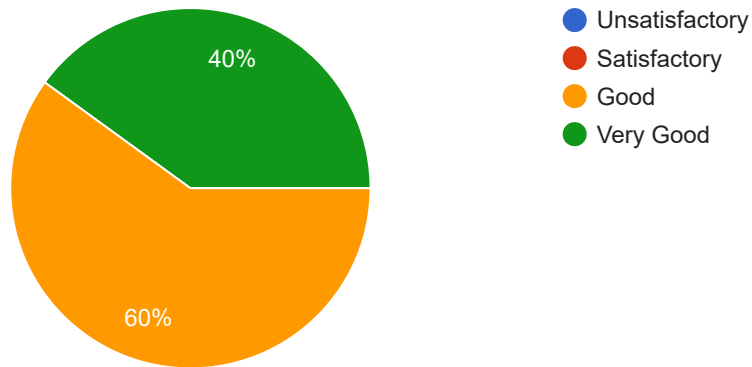

5 responses

The General behaviour and attitude is

5 responses

The Accessibility of the teacher beyond the class hour is

5 responses

The Ability to act as an advisor and mentor is

5 responses

The Overall rating is