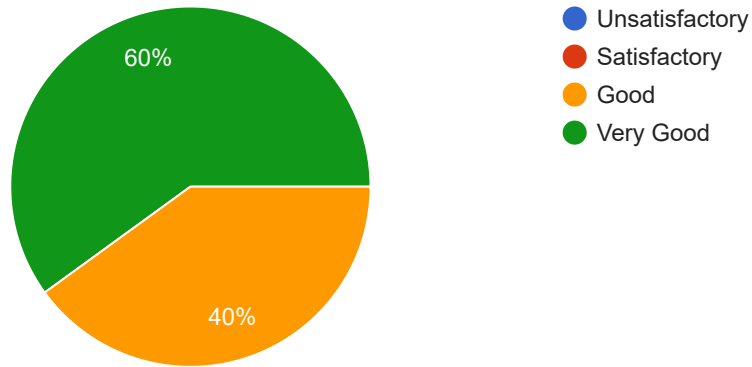

5 responses

The General behaviour and attitude is

5 responses

The Accessibility of the teacher beyond the class hour is

5 responses

The Ability to act as an advisor and mentor is

5 responses

The Overall rating is