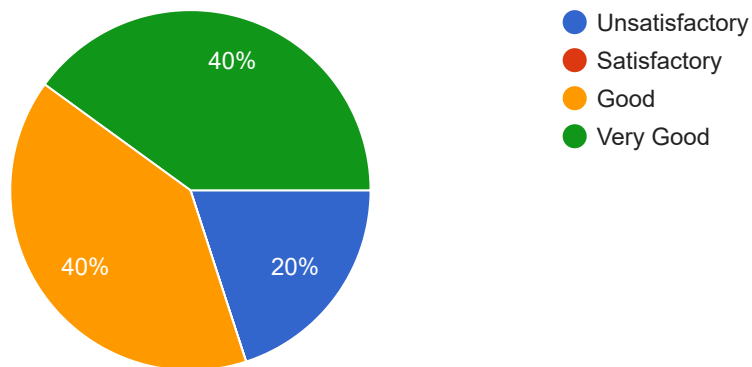

5 responses

What was the Relevance of the course in the context of overall program content

5 responses

What was the Relevance of the course to real life situations ?

5 responses

What was the Quality of assignments/projects/tests ?

5 responses

How would you state the Fairness of evaluation ?

5 responses

What is your Overall rating of the course ?

5 responses

The Knowledge-base of the teacher (as perceived by the student) is

5 responses