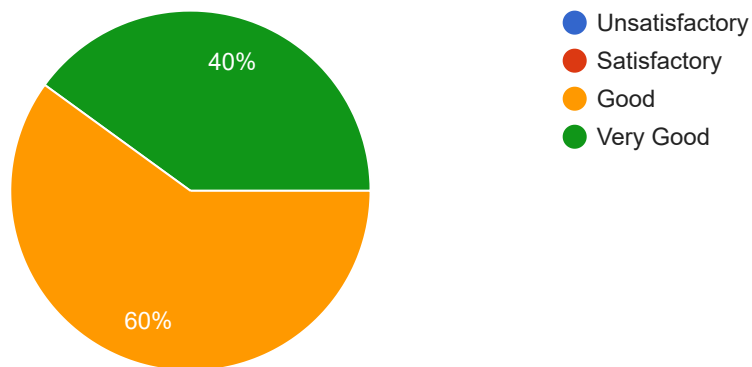

5 responses

The General behaviour and attitude is

5 responses

The Accessibility of the teacher beyond the class hour is

5 responses

The Ability to act as an advisor and mentor is

5 responses

The Overall rating is