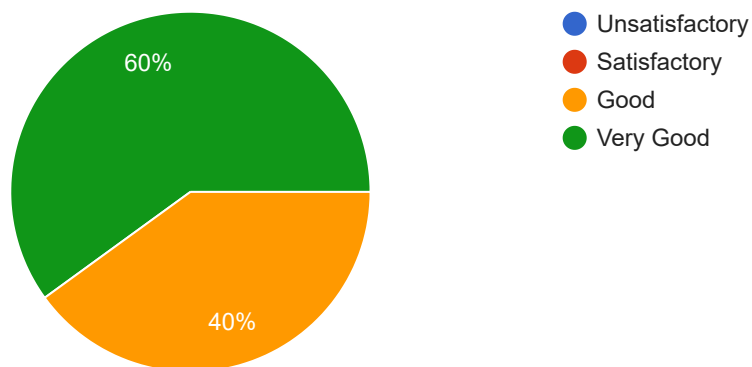

5 responses

The General behaviour and attitude is

5 responses

The Accessibility of the teacher beyond the class hour is

5 responses

The Ability to act as an advisor and mentor is

5 responses

The Overall rating is