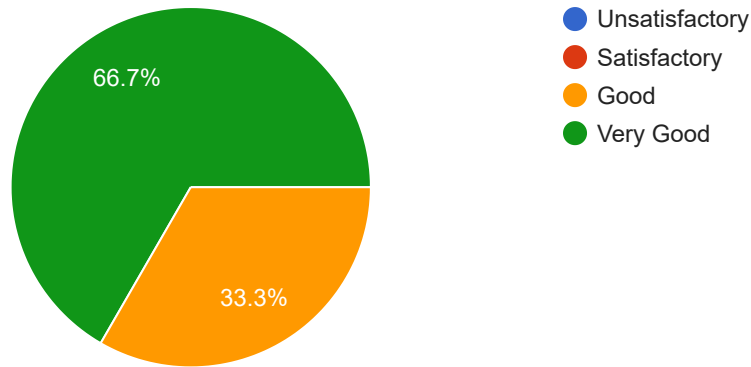

Goa University MA/MBA/MCom/MCA/MSc online survey form: 2020-21: SOO 210 - Environmental Sociology

3 responses

[Publish analytics](#)

What was Quality of the Academic Content of the course?

3 responses

What were the Learning Values from this course (in terms of knowledge, concepts, manual skills, analytical ability) ?