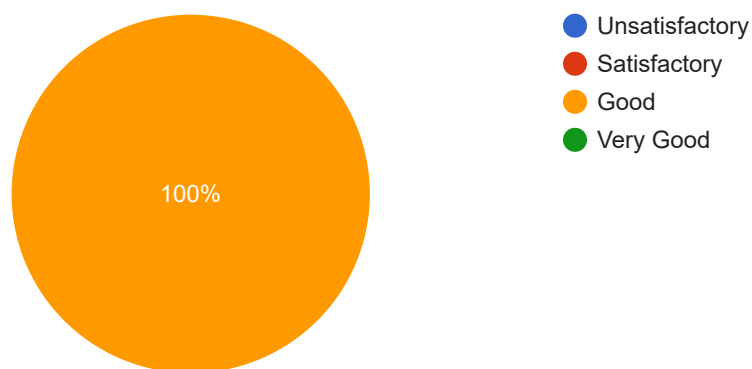

3 responses

The General behaviour and attitude is

3 responses

The Accessibility of the teacher beyond the class hour is

3 responses

The Ability to act as an advisor and mentor is

3 responses

The Overall rating is