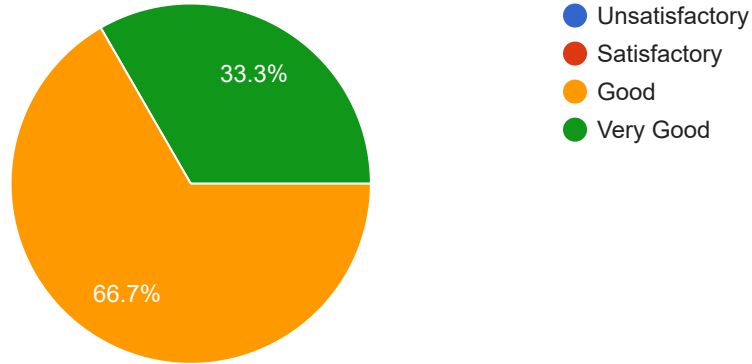

What was extent of coverage of the course in the class ?

3 responses