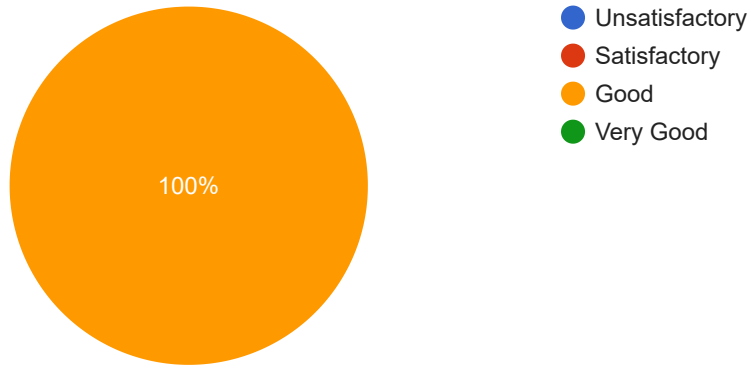

3 responses

The General behaviour and attitude is

3 responses

The Accessibility of the teacher beyond the class hour is

3 responses

The Ability to act as an advisor and mentor is

3 responses

The Overall rating is