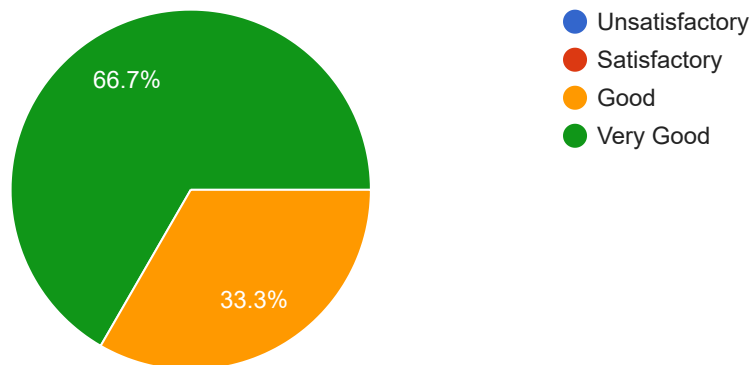

What were the Learning Values from this course (in terms of knowledge, concepts, manual skills, analytical ability) ?

3 responses