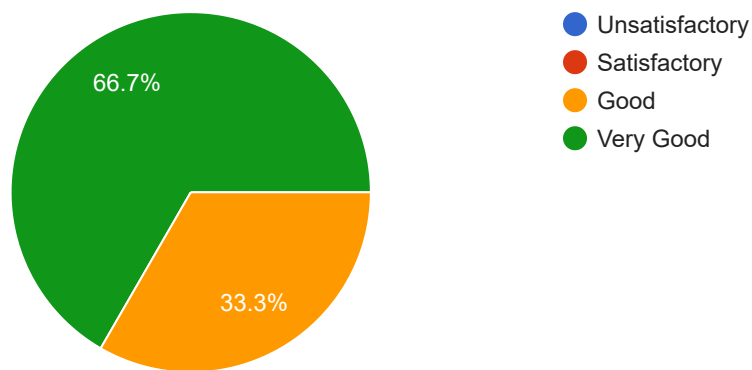

3 responses

The General behaviour and attitude is

3 responses

The Accessibility of the teacher beyond the class hour is

3 responses

The Ability to act as an advisor and mentor is

3 responses

The Overall rating is