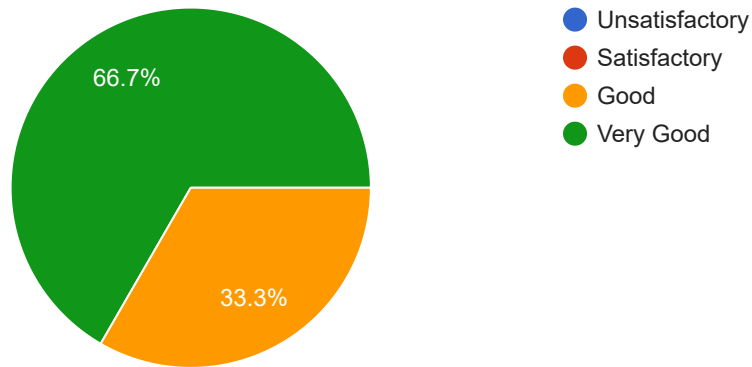

3 responses

The General behaviour and attitude is

3 responses

The Accessibility of the teacher beyond the class hour is

3 responses

The Ability to act as an advisor and mentor is

3 responses

The Overall rating is