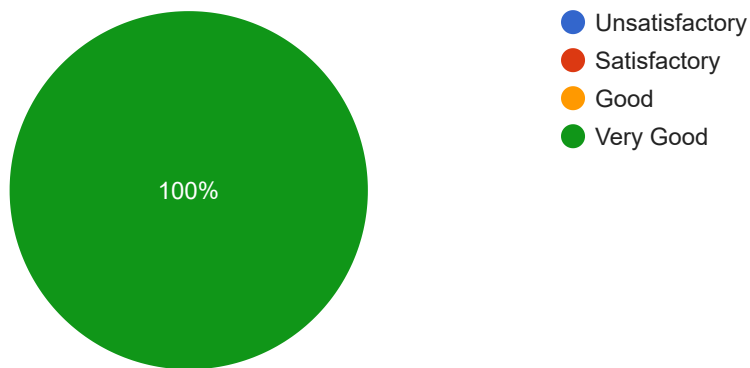

The Overall rating is

3 responses

This content is neither created nor endorsed by Google. [Report Abuse](#) - [Terms of Service](#) - [Privacy Policy](#).

Google Forms